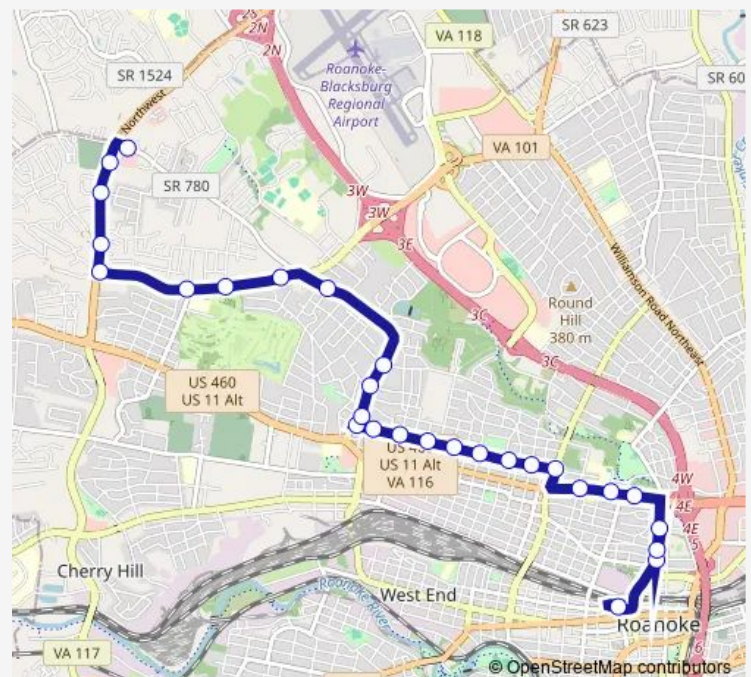

Staunton WB at 16th

Staunton WB at 18th

Staunton WB at 20th

Staunton WB at 22nd

Staunton WB at 24th

Staunton WB at Lafayette

Lafayette NB at New York

Lafayette NB at Massachusetts

Lafayette NB at Florida

Cove at Golfside

Route schedule

3rd St Station Slip F — Cove SB at Food Lion Entrance

Monday 06:15-20:15

Tuesday 06:15-20:15

Wednesday 06:15-20:15

Thursday 06:15-20:15

Friday 06:15-20:15

Saturday 06:15-20:15

Sunday —

Route info

Direction: 3rd St Station Slip F

Stops: 28

Trip Duration: 0 hour 30 min

85 — 85 - 3rd St Station to Peters Creek Road

Cove SB at Food Lion Entrance

85 Bus time schedules and route maps are available in an offline PDF at busmaps.com. Use the busmaps.com website to see live bus times, train schedule or subway schedule, and step-by-step directions for all public transit in Roanoke