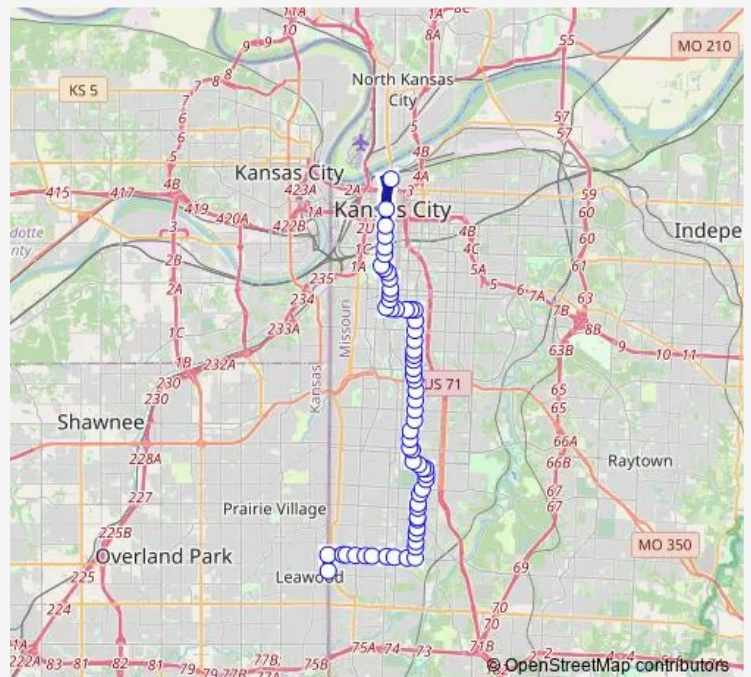

ON 85th AT Madison Eastbound Nearside

ON 85th ST AT Summit Eastbound Farside

ON 85th ST AT Wornall Eastbound Nearside

ON 85th ST AT Main Eb

ON 85th ST AT OAK/ Sleepy Hollow Eastbound

ON 85th AT Holmes Eb

ON 85th ST AT Troost Eastbound

ON Paseo AT 75th Northbound

ON Paseo AT 74th Northbound

ON Paseo AT 72nd Northbound

ON Paseo AT Gregory Northbound

Route schedule

ON State Line AT 88th Northbound — 3rd At Locust

Monday 04:59-23:05

Tuesday 04:59-23:05

Wednesday 04:59-23:05

Thursday 04:59-23:05

Friday 04:59-23:05

Saturday 05:07-23:07

Sunday 07:16-21:17

Route info

Direction: ON State Line AT 88th Northbound

Stops: 63

Trip Duration: 0 hour 48 min

85 — Paseo

ON Paseo AT 69th Northbound

ON Paseo AT 68th Northbound

ON 67th AT Paseo Wb

ON 67th AT SB Paseo Wb

ON Paseo AT Woodland Northbound

ON Paseo North OF 66th