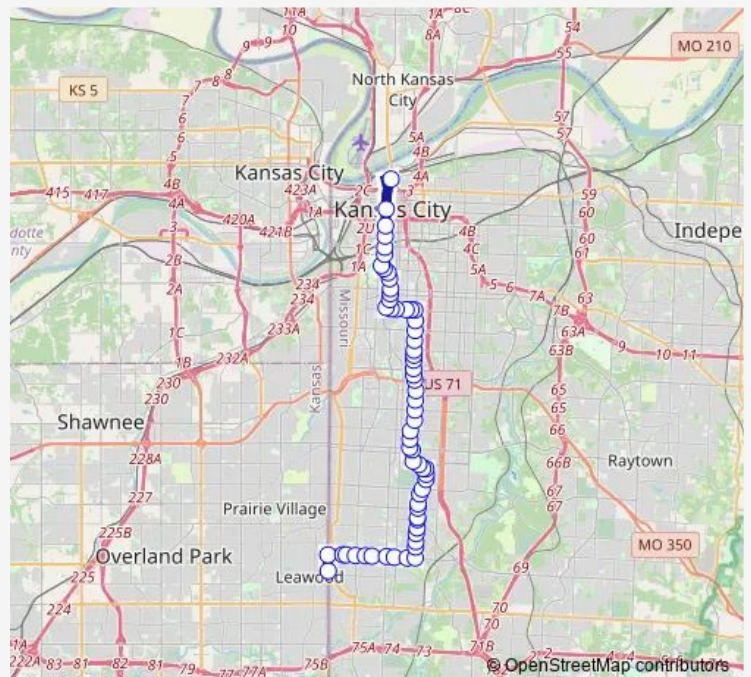

ON 85th AT Madison Eastbound Nearside

ON 85th ST AT Summit Eastbound Farside

ON 85th ST AT Wornall Eastbound Nearside

ON 85th ST AT Main Eb

ON 85th ST AT OAK/ Sleepy Hollow Eastbound

ON 85th AT Holmes Eb

ON 85th ST AT Troost Eastbound

ON Paseo AT 75th Northbound

ON Paseo AT 74th Northbound

ON Paseo AT 72nd Northbound

ON Paseo AT Gregory Northbound

Route schedule

ON State Line AT 88th Northbound — 3rd At Locust

Monday 04:59-23:05

Tuesday 04:59-23:05

Wednesday 04:59-23:05

Thursday 04:59-23:05

Friday 04:59-23:05

Saturday 05:07-23:07

Sunday 07:16-21:17

Route info

Direction: ON State Line AT 88th Northbound

Stops: 63

Trip Duration: 0 hour 48 min

85 — Paseo

ON Paseo AT 69th Northbound

ON Paseo AT 68th Northbound

ON 67th AT Paseo Wb

ON 67th AT SB Paseo Wb

ON Paseo AT Woodland Northbound

ON Paseo North OF 66th