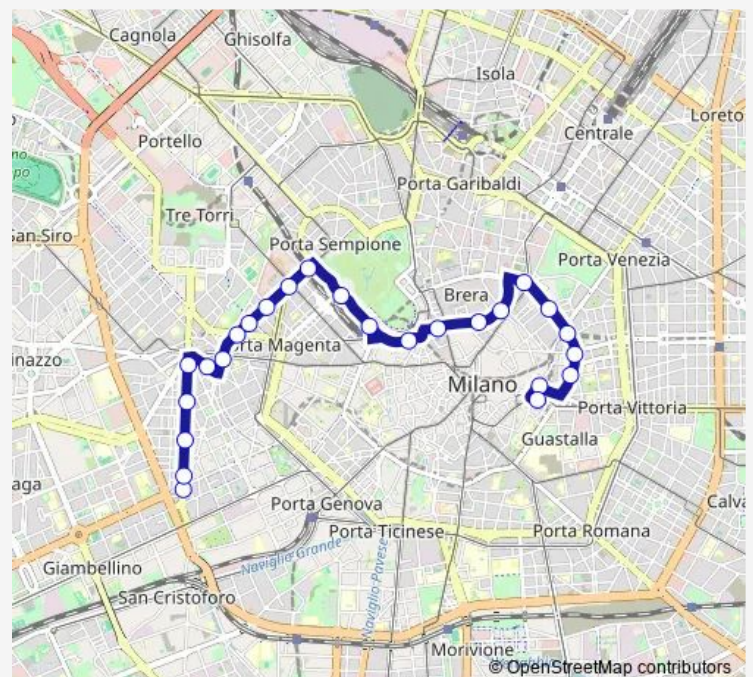

p.za cavour

via senato (archivio di stato)

c.so venezia via senato

Route schedule

p.za napoli — I.go agosto

Monday	05:50-01:00 ⁺¹
Tuesday	05:50-01:00 ⁺¹
Wednesday	05:50-01:00 ⁺¹
Thursday	05:50-01:00 ⁺¹
Friday	05:50-01:00 ⁺¹
Saturday	05:50-01:00 ⁺¹
Sunday	06:10-01:00 ⁺¹

Route info

Direction: p.za napoli

Stops: 25

Trip Duration: 0 hour 39 min

■ 85 — p.za napoli - I.go agosto

BusMaps

via s. damiano c.so monforte

via visconti di modrone

l.go agosto

l.go agosto

Direction

I.go agosto — p.za napoli

24 stops

[Open route schedule](#)

I.go agosto

I.go agosto

Monday	06:27-01:23 ⁺¹
Tuesday	06:27-01:23 ⁺¹
Wednesday	06:27-01:23 ⁺¹
Thursday	06:27-01:23 ⁺¹
Friday	06:27-01:23 ⁺¹
Saturday	06:28-01:23 ⁺¹
Sunday	06:46-01:23 ⁺¹

Route info

Direction: I.go agosto

Stops: 24