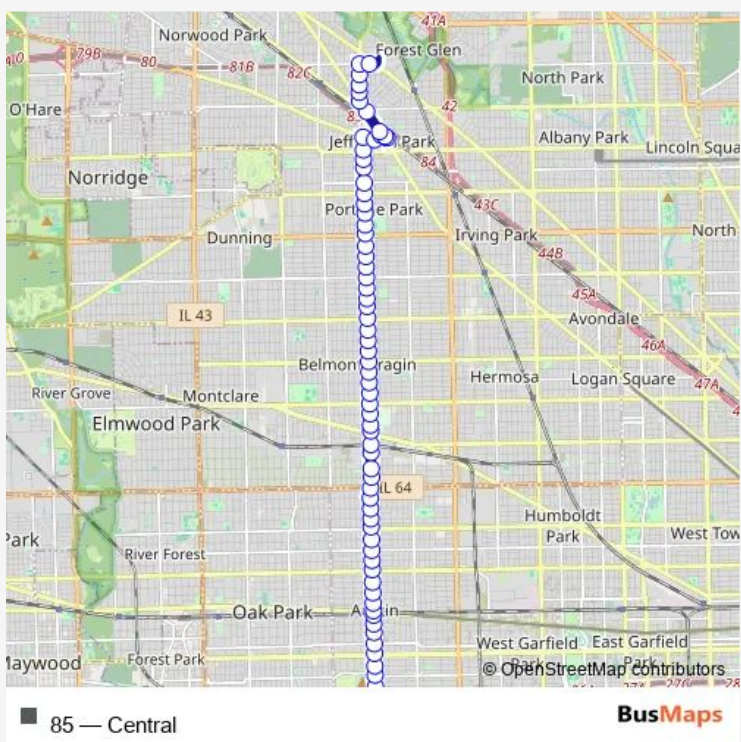

## Bus 85 Central

[Go to website](#)

**Direction**  
 Belmont & Leclaire — Central & Harrison Terminal  
 43 stops  
[Open route schedule](#)

- Belmont & Leclaire
- Belmont & Laramie
- Belmont & Lockwood
- Belmont & Long
- Belmont & Linder
- Central & Belmont
- Central & Barry
- Central & Wellington
- Central & George
- Central & Diversey
- Central & Schubert
- Central & Wrightwood
- Central & Altgeld
- Central & Fullerton
- Central & Belden
- Central & Palmer
- Central & Grand
- Central & Armitage
- 1900 N Central
- Central & Bloomingdale
- Central & Wabansia

Route schedule  
 Belmont & Leclaire — Central & Harrison Terminal

Monday	15:17
Tuesday	15:17
Wednesday	15:17
Thursday	15:17
Friday	14:20
Saturday	—
Sunday	—

Route info  
 Direction: Belmont & Leclaire  
 Stops: 43  
 Trip Duration: 0 hour 40 min

67 stops

[Open route schedule](#)

Central &amp; Harrison Terminal

Central &amp; Van Buren

Central &amp; Jackson

Central &amp; Adams

Central &amp; Madison

Central &amp; Washington

## Route info

Direction: Central &amp; Harrison Terminal

Stops: 67

Trip Duration: 0 hour 50 min

Central & Armitage

Central & Grand

Central & Palmer

Central & Belden