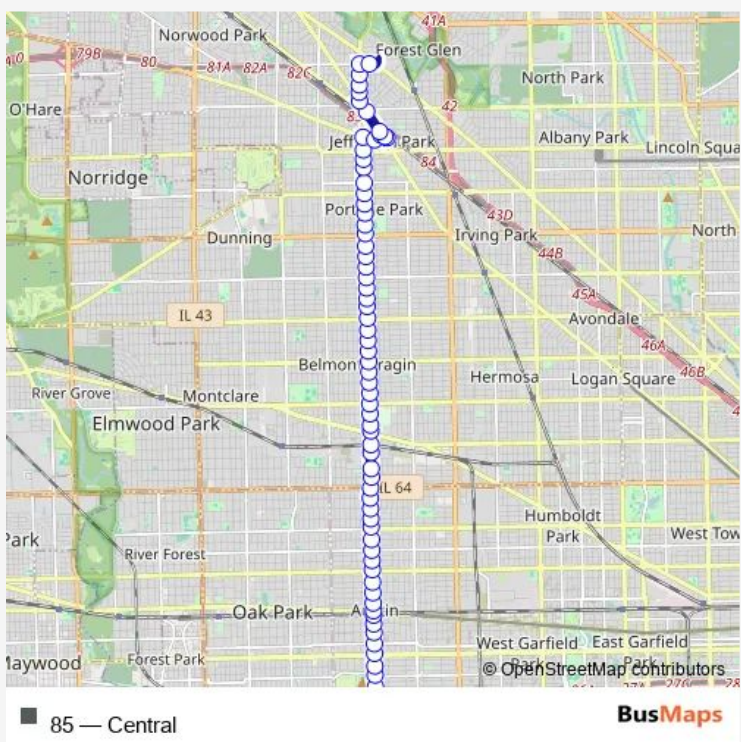

Bus 85 Central

[Go to website](#)

Direction
 Belmont & Leclaire — Central & Harrison Terminal
 43 stops
[Open route schedule](#)

- Belmont & Leclaire
- Belmont & Laramie
- Belmont & Lockwood
- Belmont & Long
- Belmont & Linder
- Central & Belmont
- Central & Barry
- Central & Wellington
- Central & George
- Central & Diversey
- Central & Schubert
- Central & Wrightwood
- Central & Altgeld
- Central & Fullerton
- Central & Belden
- Central & Palmer
- Central & Grand
- Central & Armitage
- 1900 N Central
- Central & Bloomingdale
- Central & Wabansia

Route schedule
 Belmont & Leclaire — Central & Harrison Terminal

Monday	15:17
Tuesday	15:17
Wednesday	15:17
Thursday	15:17
Friday	14:20
Saturday	—
Sunday	—

Route info
 Direction: Belmont & Leclaire
 Stops: 43
 Trip Duration: 0 hour 34 min

67 stops

[Open route schedule](#)

Central & Harrison Terminal

Central & Van Buren

Central & Jackson

Central & Adams

Central & Madison

Central & Washington

Thursday 00:19-23:58

Friday 00:19-23:58

Saturday 00:19-23:59

Sunday 00:19-23:52

Route info

Direction: Central & Harrison Terminal

Stops: 67

Trip Duration: 0 hour 46 min