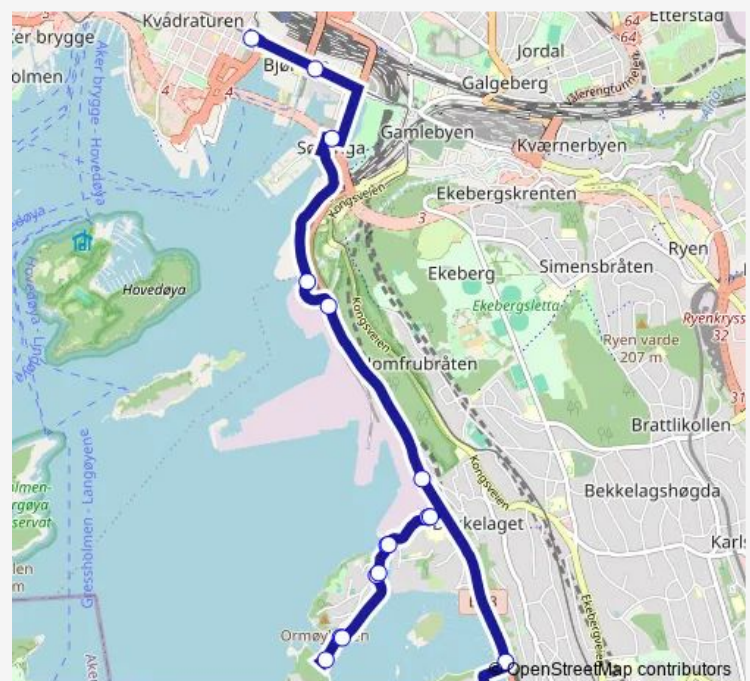

### Route schedule

Ulvøya — Jernbanetorget

Monday	05:33-00:03 <sup>+1</sup>
Tuesday	05:33-00:03 <sup>+1</sup>
Wednesday	05:33-00:03 <sup>+1</sup>
Thursday	05:33-00:03 <sup>+1</sup>
Friday	05:33-00:03 <sup>+1</sup>
Saturday	06:33-00:03 <sup>+1</sup>
Sunday	06:33-00:03 <sup>+1</sup>

### Route info

Direction: Ulvøya

Stops: 17

Trip Duration: 0 hour 24 min

85 — Jernbanetorget - Ulvøya