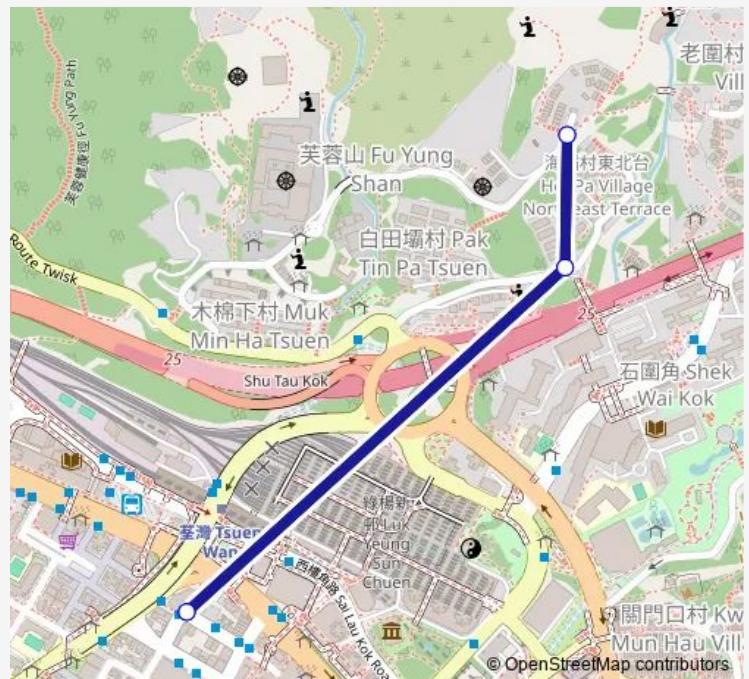

### Route schedule

FU Yung Shan (Chuk LAM SIM Yuen) — Tsuen WAN (Shiu WO Street)

Monday	06:15-23:00
Tuesday	06:15-23:00
Wednesday	06:15-23:00
Thursday	06:15-23:00
Friday	06:15-23:00
Saturday	06:15-23:00
Sunday	06:15-23:00

### Route info

Direction: FU Yung Shan (Chuk LAM SIM Yuen)

Stops: 5

Trip Duration: 0 hour 10 min

■ 85 — Tsuen WAN (Shiu WO Street) - FU Yung Shan (Chuk LAM SIM Yuen)

### Direction

Tsuen WAN (Shiu WO Street) — FU Yung Shan (Chuk LAM SIM Yuen)

3 stops

[Open route schedule](#)

Tsuen WAN (Shiu WO Street)

MA SIM PAI Road Outside SAI LAU KOK Tsuen|Ma SIM PAI Road Outside SAI LAU KOK Village

### Route schedule

Tsuen WAN (Shiu WO Street) — FU Yung Shan (Chuk LAM SIM Yuen)

Monday	06:15-23:10
Tuesday	06:15-23:10
Wednesday	06:15-23:10
Thursday	06:15-23:10
Friday	06:15-23:10
Saturday	06:15-23:10
Sunday	06:15-23:10