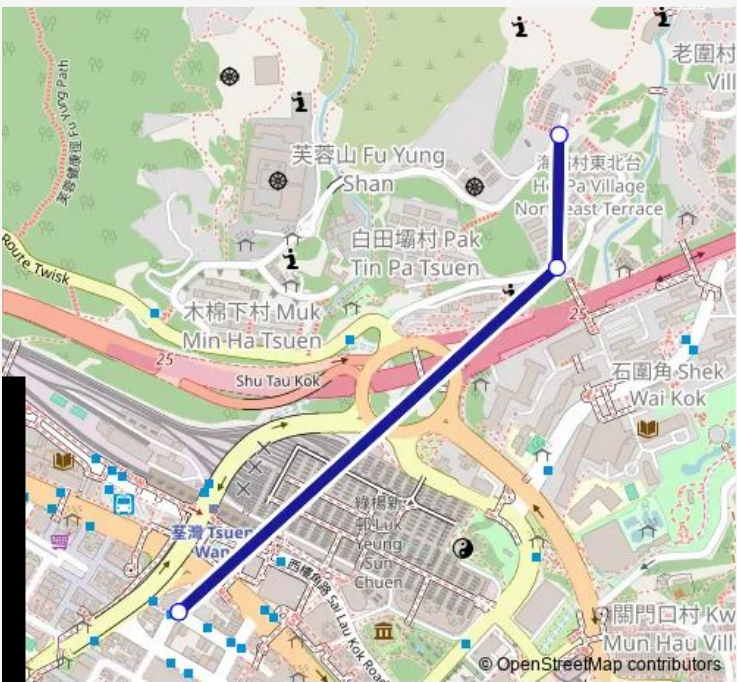

**Bus 85 Tsuen WAN (Shiu WO Street) - FU Yung Shan (Chuk LAM SIM Yuen)**

[Go to website](#)

**Direction**  
 FU YUNG SHAN (CHUK LAM SIM YUEN) — TSUEN WAN (SHIU WO STREET)  
 5 stops  
[Open route schedule](#)

- FU YUNG SHAN (CHUK LAM SIM YUEN)
- MA SIM PAI ROAD OUTSIDE SAI LAU KOK VILLAGE|MA SIM PAI ROAD OUTSIDE SAI LAU KOK TSUEN
- CASTLE PEAK ROAD-TSUEN WAN NEAR YAN CHAI HOSPITAL CHAU CHEUK MING SCHOOL OF NURSING|CASTLE PEAK ROAD-TSUEN WAN OUTSIDE MAURINE GRANTHAM HEALTH CENTRE|CASTLE PEAK ROAD-TSUEN WAN NEAR KAM MUN HAU GARDEN
- CASTLE PEAK ROAD-TSUEN WAN OUTSIDE HOUSE NO. 175
- TSUEN WAN (SHIU WO STREET)

**Route info**  
 Direction: FU YUNG SHAN (CHUK LAM SIM YUEN)  
 Stops: 5  
 Trip Duration: 0 hour 10 min

■ 85 — Tsuen WAN (Shiu WO Street) - FU Yung Shan (Chuk LAM SIM Yuen) **BusMaps**

**Direction**TSUEN WAN (SHIU WO STREET) — FU YUNG SHAN  
(CHUK LAM SIM YUEN)

## Route info

Direction: TSUEN WAN (SHIU WO STREET)

Stops: 3

Trip Duration: 0 hour 10 min

85 Bus time schedules and route maps are available in an offline PDF at [busmaps.com](https://busmaps.com). Use the [busmaps.com](https://busmaps.com) website to see live bus times, train schedule or subway schedule, and step-by-step directions for all public transit in Tsuen Wan