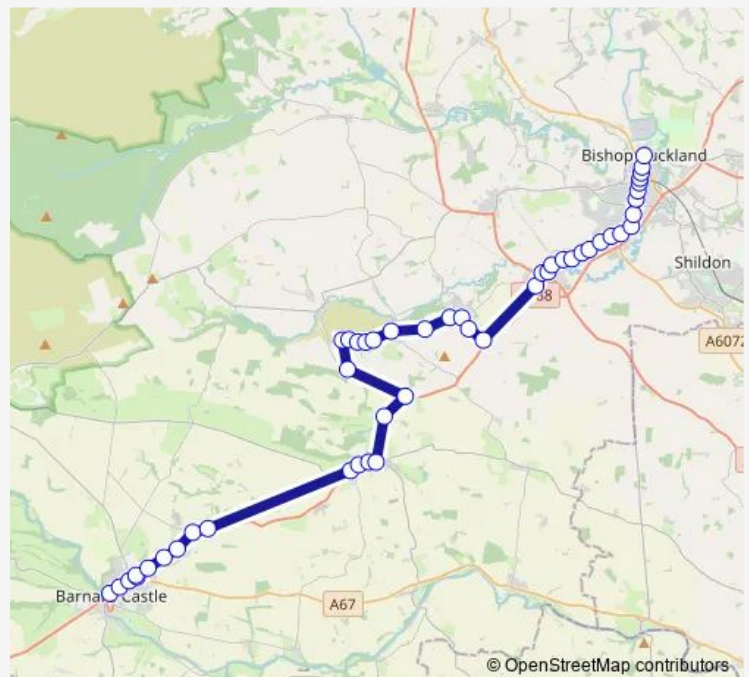

### Route schedule

Galgate - Commercial Hotel — Newgate Street Stand C

Monday 08:55-17:00

Tuesday 08:55-17:00

Wednesday 08:55-17:00

Thursday 08:55-17:00

Friday 08:55-17:00

Saturday 08:55-17:00

### Route info

Direction: Galgate - Commercial Hotel

Stops: 48

Trip Duration: 0 hour 52 min

85 — Barnard Castle - Darlington

Church

Esperley Lane End

Evenfield Farm