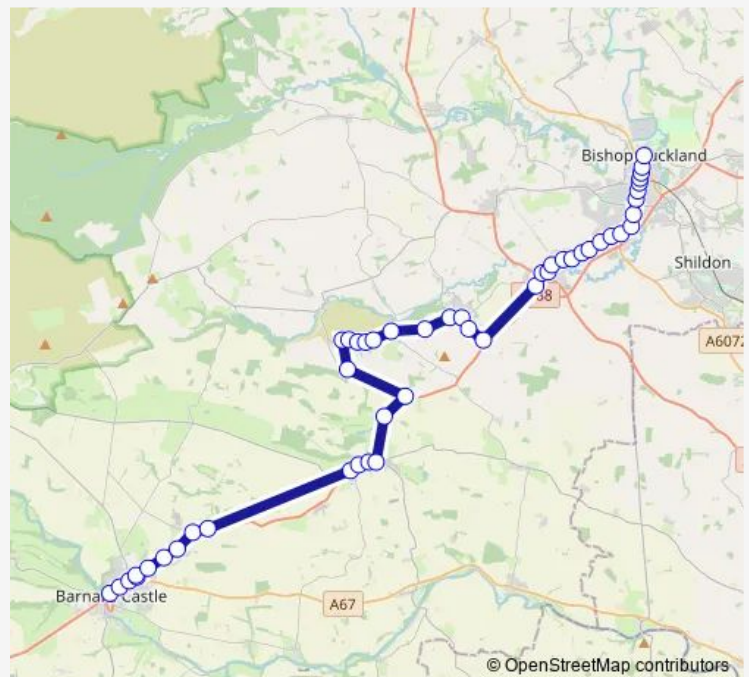

Bede Road

Prospect Place

Teesdale School bus park

Shaw Bank

Town Pasture Lane

Main Road Layby

Village

Lane End

Thursday 08:55-17:00

Friday 08:55-17:00

Saturday 08:55-17:00

Sunday —

Route info

Direction: Galgate - Commercial Hotel

Stops: 48

Trip Duration: 0 hour 52 min

Saturday 09:55-16:05

Sunday —

Route info

Direction: Newgate Street Stand C

Stops: 48

Trip Duration: 0 hour 52 min

Esperley Lane End

Church