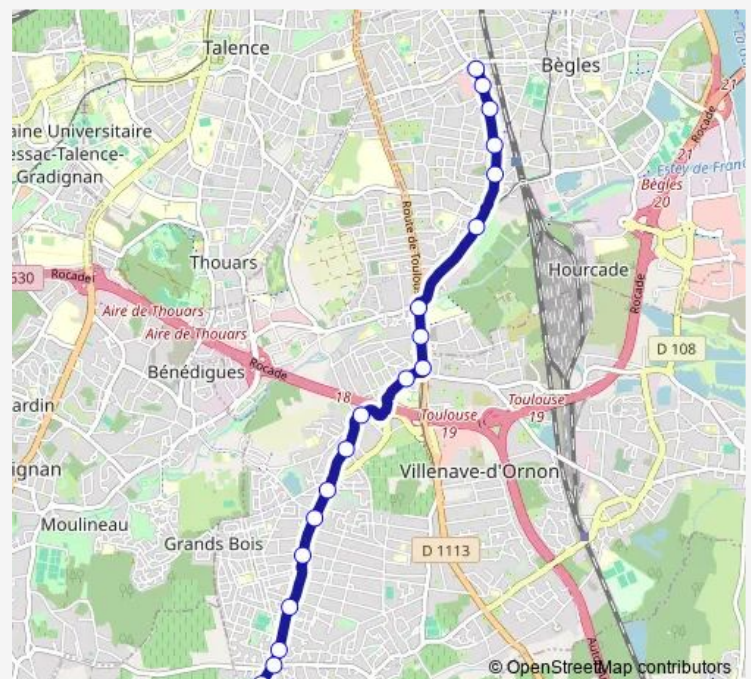

Saturday 06:20-20:24

Sunday 06:20-20:24

Route info

Direction: Salengro

Stops: 19

Trip Duration: 0 hour 18 min

85 — Locale 85

Direction

Collège Chambéry — Salengro

19 stops

[Open route schedule](#)

Collège Chambéry

Les Iris

Auriol

Anatole France

Bonnardel