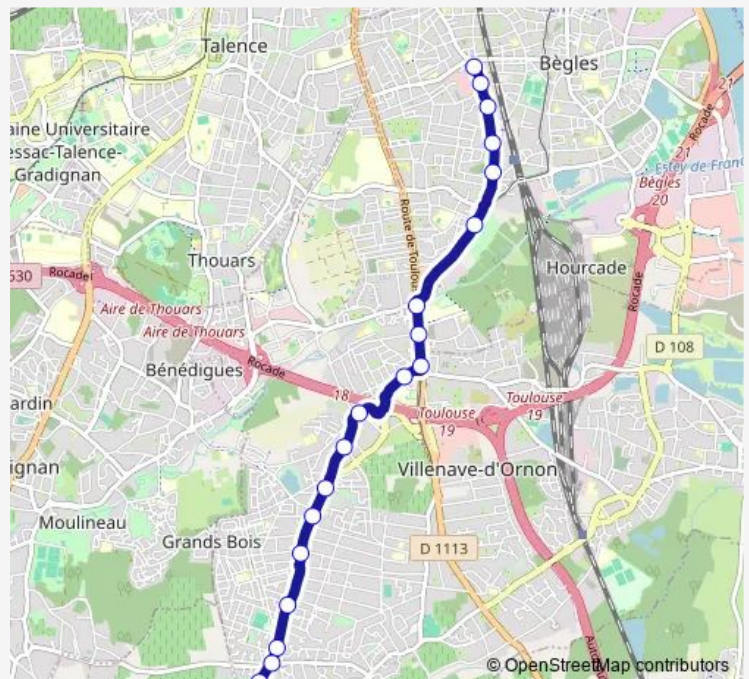

Saturday 06:20-20:24

Sunday 06:20-20:24

Route info

Direction: Salengro

Stops: 19

Trip Duration: 0 hour 25 min

85 — Locale 85

Direction

Collège Chambéry — Salengro

19 stops

[Open route schedule](#)

Collège Chambéry

Les Iris

Auriol

Anatole France

Bonnardel