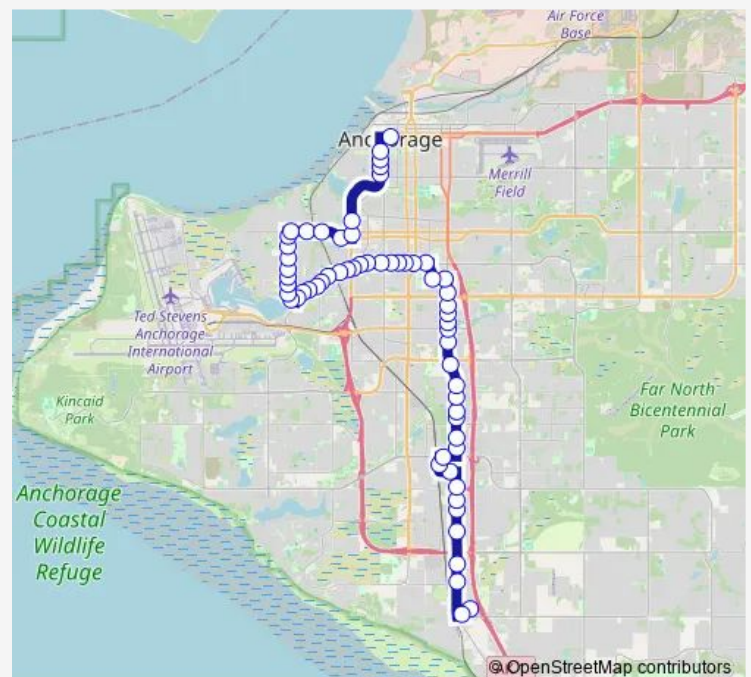

OLD Seward & 56th Avenue Nne

OLD Seward & Intl Arpt RD Sse

OLD Seward & Intl Arpt RD Nne

Route schedule

Huffman Business Park — City Hall

Monday 06:10-23:00

Tuesday 06:10-23:00

Wednesday 06:10-23:00

Thursday 06:10-23:00

Friday 06:10-23:00

Saturday 08:10-19:21

Sunday 08:10-19:21

Route info

Direction: Huffman Business Park

Stops: 62

Trip Duration: 0 hour 44 min

85 — Old Seward-West Anc

BusMaps

OLD Seward & 48th Avenue Sse

OLD Seward & 46th Avenue Sse

OLD Seward & Tudor Nne

40th Avenue & OLD Seward Wnw

40th Avenue & Denali Ene

36th Avenue & Denali Wnw