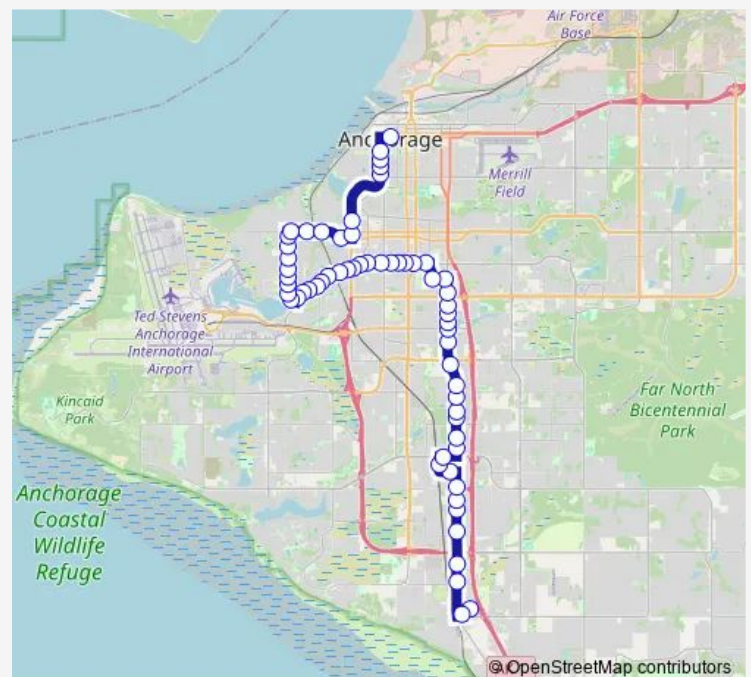

### Route schedule

Huffman Business Park — City Hall

Monday 06:10-23:00

Tuesday 06:10-23:00

Wednesday 06:10-23:00

Thursday 06:10-23:00

Friday 06:10-23:00

Saturday 08:10-19:21

### Route info

Direction: Huffman Business Park

Stops: 62

Trip Duration: 0 hour 49 min

85 — Old Seward-West Anc

BusMaps

OLD Seward & 48th Avenue Sse

OLD Seward & 46th Avenue Sse