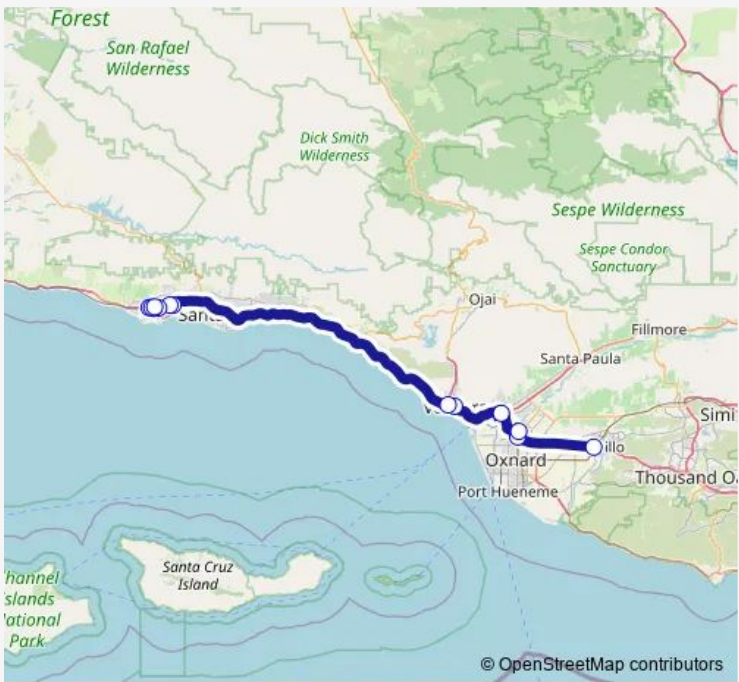

## Bus 85 Coastal Express

[Go to website](#)

**Direction**  
 Los Carneros Rd/Karl Storz Way Sb — Camarillo Metrolink Station

14 stops

[Open route schedule](#)

- Los Carneros Rd/Karl Storz Way Sb
- Hollister Av/Coromar Dr
- Cortona at Castilian
- Castilian at Los Carneros
- Hollister and Los Carneros
- Hollister and Aero Camino Eb
- Hollister and Pine
- Hollister and Kellogg Eb
- West Main at Peking EB (Park & Ride)
- Santa Clara and Oak EB (Downtown Ventura)
- Ventura County Government Center (Hill Rd/Thille St)
- The Collection at Riverpark
- Esplanade Mall Sb
- Camarillo Metrolink Station

Route schedule

Los Carneros Rd/Karl Storz Way Sb — Camarillo Metrolink Station

Monday	16:50
Tuesday	16:50
Wednesday	16:50
Thursday	16:50
Friday	16:50
Saturday	—
Sunday	—

**Route info**

Direction: Los Carneros Rd/Karl Storz Way Sb

Stops: 14

Trip Duration: 2 hour 9 min

**Direction**

Camarillo Metrolink Station — Los Carneros Rd/Karl Storz Way Nb

13 stops

[Open route schedule](#)

Camarillo Metrolink Station

Esplanade Mall Nb

The Collection at Riverpark

Ventura County Government Center (Hill Rd/Thille St)

Santa Clara and Oak WB (Downtown Ventura)

West Main at Peking WB (Park &amp; Ride)

Hollister and Kellogg Wb

Hollister and Nectarine