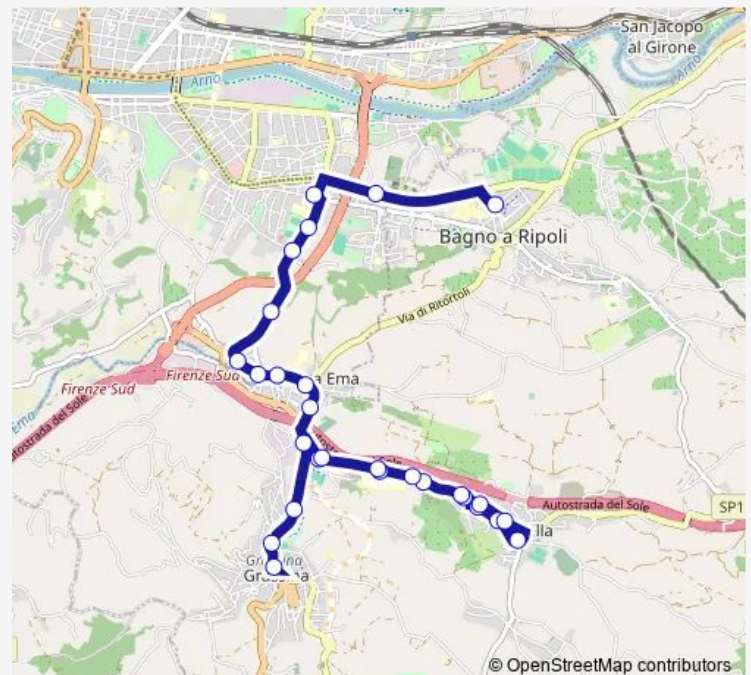

Thursday 14:15

Friday 14:15

Saturday 12:20

Sunday —

Route info

Direction: Istituto Volta

Stops: 28

Trip Duration: 0 hour 27 min

85 — Grassina/Antella-Istituto Volta

Di Antella 06

Ospedale Annunziata 02

Di Antella 02

Ponte A Niccheri 01

Chiantigiana 13

Chiantigiana 15

Grassina

Direction

Grassina — Istituto Volta 01

27 stops

[Open route schedule](#)

Grassina

Chiantigiana 18

Chiantigiana 16

Chiantigiana 14

Tuesday 07:29

Wednesday 07:29

Thursday 07:29

Friday 07:29

Saturday 07:29

Sunday —

Route info

Direction: Grassina