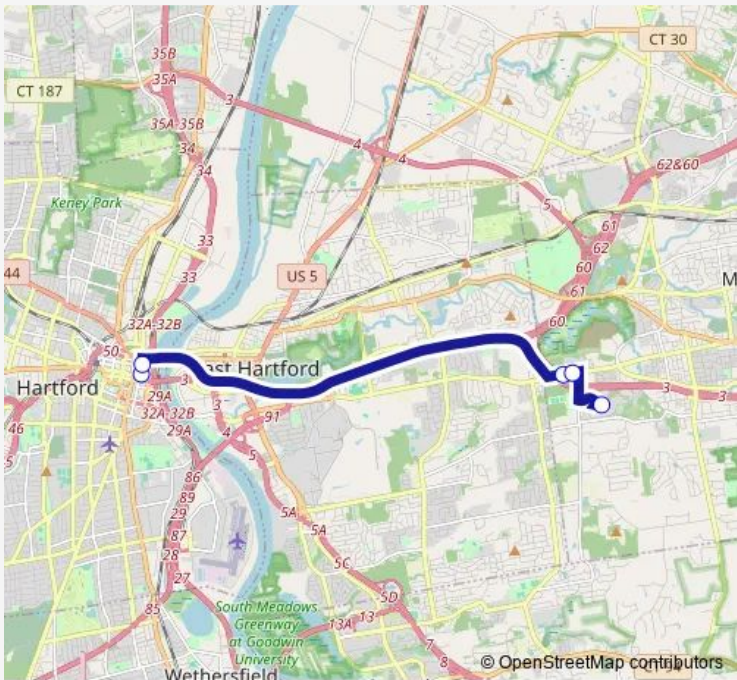

Bus 85 MCC Flyer

[Go to website](#)

Direction
 Market St @ Kinsley St — Manchester @ Manchester Community College

5 stops

[Open route schedule](#)

- Market St @ Kinsley St
- Market St @ Talcott St
- Spencer St @ opp Cemetery Rd
- Spencer St @ Shop Rite
- Manchester @ Manchester Community College

Route schedule
 Market St @ Kinsley St — Manchester @ Manchester Community College

Monday	07:30-18:15
Tuesday	07:30-18:15
Wednesday	07:30-18:15
Thursday	07:30-18:15
Friday	07:30-18:15
Saturday	—
Sunday	—

Route info

Direction: Market St @ Kinsley St

Stops: 5

Trip Duration: 0 hour 13 min

85 — MCC Flyer BusMaps

Direction

Manchester @ Manchester Community College — Market St @ Kinsley St

3 stops

Stops: 3

Trip Duration: 0 hour 12 min

Direction

Manchester @ Manchester Community College — Central Row @ Main St

3 stops

[Open route schedule](#)

Manchester @ Manchester Community College

Spencer St @ Woodcraft Store