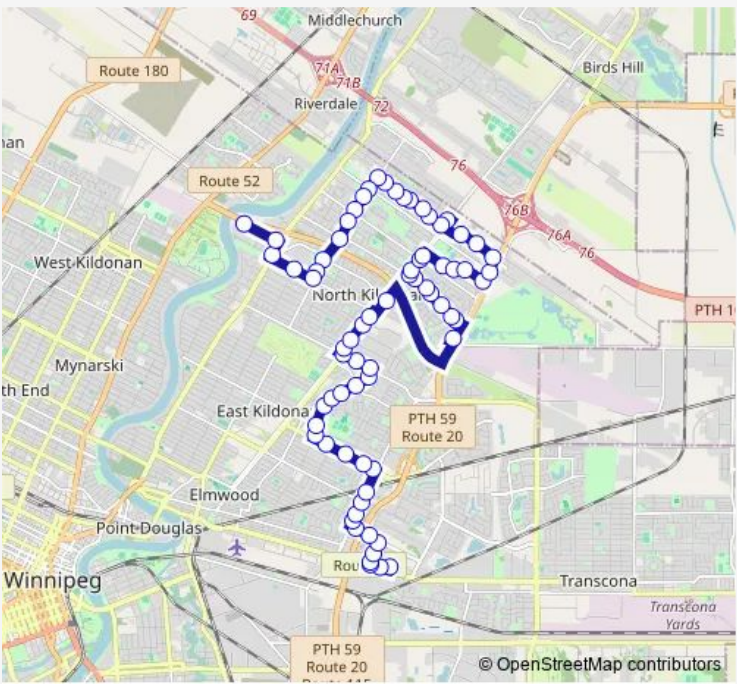

# Bus 85 Kildonan Place - North Kildonan

[Go to website](#)

**Direction**  
 Westbound Whellams at Whellams Loop — Northbound Kildonan Place Terminal at Kildonan Place (45, 85)  
 68 stops  
[Open route schedule](#)

- Westbound Whellams at Whellams Loop
- Eastbound Whellams at Henderson
- Eastbound Springfield at Henderson
- Eastbound Springfield at Graduate
- Eastbound Springfield at Rothesay
- Northbound Rothesay at Paufeld
- Northbound Rothesay at Donwood
- Northbound Rothesay at Gilmore
- Northbound Rothesay at Hathway
- Northbound Rothesay at Mcivor
- Northbound Rothesay at Strood
- Northbound Rothesay at Bonner
- Northbound Rothesay at Headmaster
- Eastbound Headmaster at Bunn's
- Eastbound Headmaster at Douglas Lawrence
- Eastbound Headmaster at Jack Hawthorn
- Eastbound Headmaster at Keith Black
- Eastbound Headmaster at Principal
- Eastbound Headmaster at Leatherwood
- Eastbound Headmaster at Leatherwood
- Northbound Raleigh at Knowles

**Route info**  
 Direction: Westbound Whellams at Whellams Loop  
 Stops: 68  
 Trip Duration: 0 hour 44 min

85 — Kildonan Place - North Kildonan **BusMaps**

Southbound Gateway at Headmaster

Eastbound Headmaster at Vintage Hills