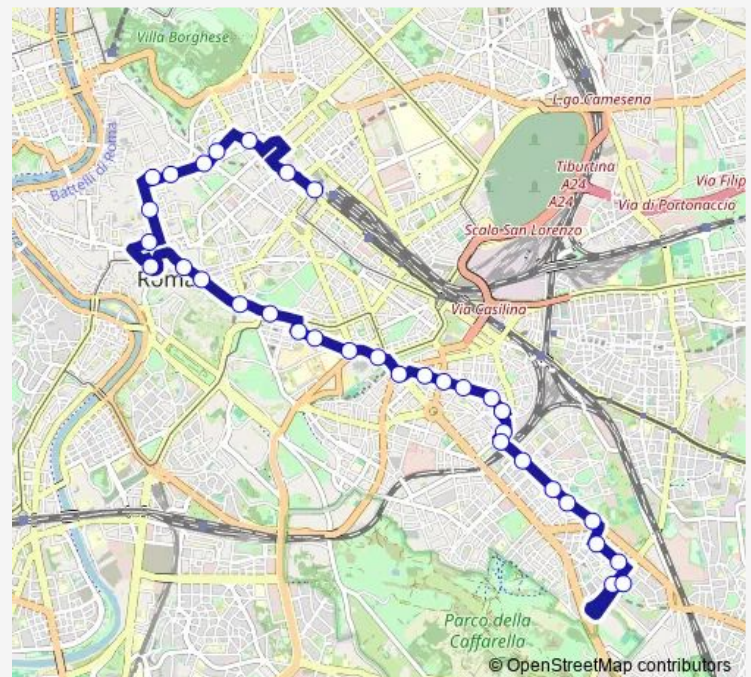

Direction

Termini (MA-MB-Fs) — Arco DI Travertino (Ma)

34 stops

[Open route schedule](#)

Termini (MA-MB-Fs)

Repubblica (Ma)

Bissolati

Barberini (Ma)

Tritone/Barberini (Ma)

Tritone/Fontana Trevi

S. Claudio

Corso/Minghetti

Plebiscito

ARA Coeli/Piazza Venezia

Fori Imperiali/Campidoglio

Fori Imperiali

Colosseo (Mb)

Labicana/Colosseo

Labicana

Labicana/Merulana

Merulana/S. Giovanni

Porta SAN Giovanni

Appia-SAN Giovanni (MA - Mc)

Taranto/Rimini

Taranto/Aosta

Route schedule

Termini (MA-MB-Fs) — Arco DI Travertino (Ma)

Monday —

Tuesday —

Wednesday —

Thursday —

Friday 21:02-24:00

Saturday —

Sunday —

Route info

Direction: Termini (MA-MB-Fs)

Stops: 34

Trip Duration: 0 hour 49 min