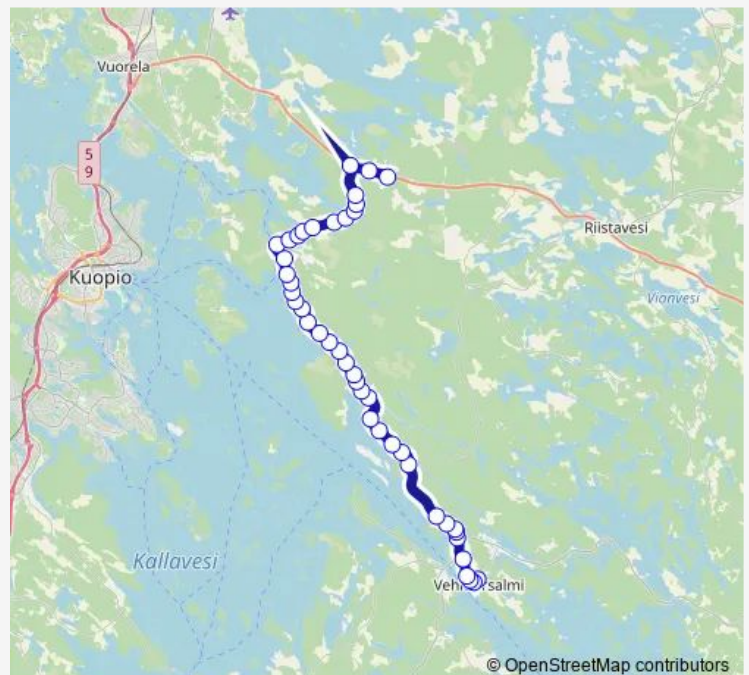

Thursday 15:00

Friday 15:00

Saturday —

Sunday —

Route info

Direction: Riistavesi

Stops: 54

Trip Duration: 0 hour 40 min