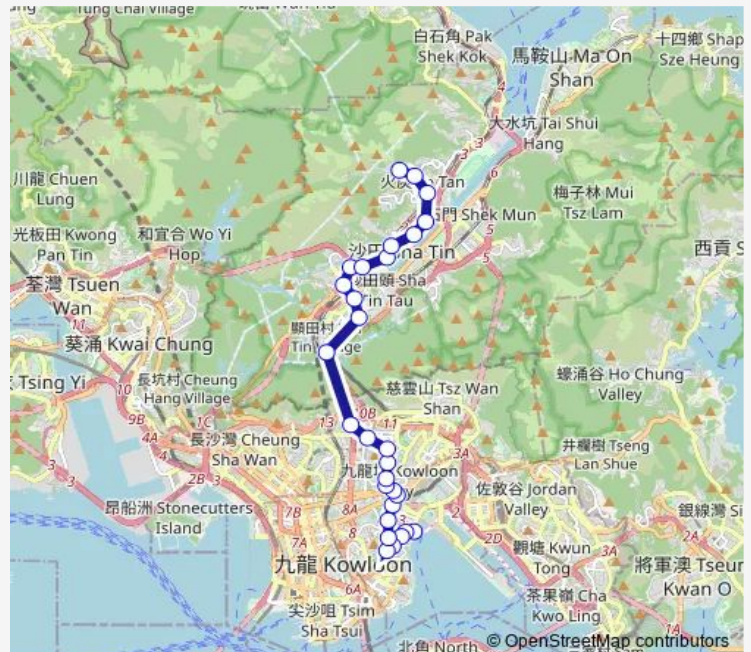

Monday 06:25-23:00

Tuesday 06:25-23:00

Wednesday 06:25-23:00

Thursday 06:25-23:00

Friday 06:25-23:00

Saturday 06:25-22:00

Sunday 06:25-22:00

Route info

Direction: [Kmb+Ctb] Kowloon City Ferry BUS Terminus/
Kowloon City Ferry Pier[[Kmb] Kowloon City Ferry BUS Terminus

Stops: 29

Trip Duration: 0 hour 57 min

[Kmb] LOK HIM House

[Ctb] Hkbu Shaw Campus, Junction Road[[Kmb+Ctb]
H.K. Baptist University/
Hkbu Shaw Campus, Junction
Road[[Kmb] H.K. Baptist University