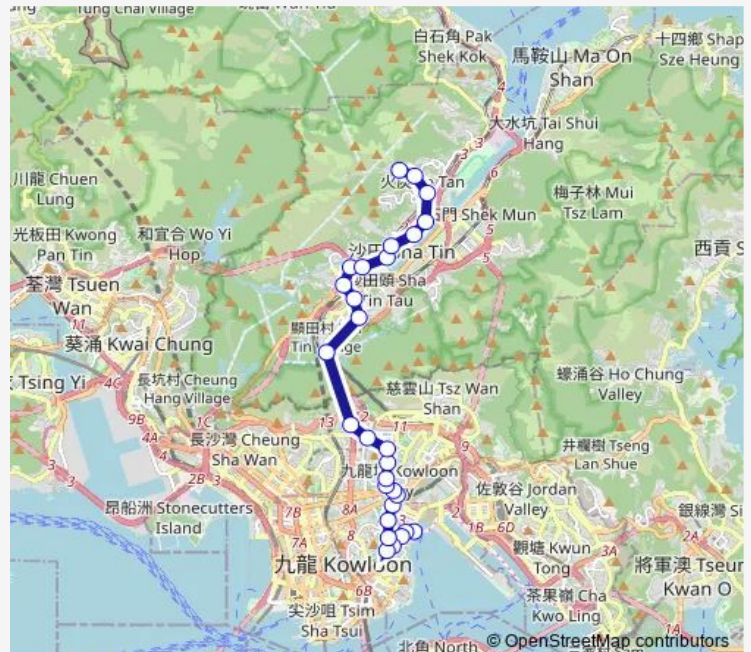

[Ctb] LOK Shan Road, MA TAU WAI Road[[Kmb+Ctb] LOK Shan Road TO KWA WAN/
Lok Shan Road, MA TAU WAI Road[[Kmb] LOK Shan Road TO KWA Wan

[Kmb] Farm Road

[Kmb] THE Family Planning Association OF HK

[Ctb] Argyle Street Playground, MA TAU Chung Road[[Kmb+Ctb] Argyle Street Playground/
Argyle Street Playground, MA TAU Chung Road[[Kmb] Argyle Street Playground

[Ctb] HAU Wong Road, Prince Edward Road West[[Kmb] HAU Wong Road

[Kmb] NGA Tsin WAI Road

[Kmb] Carpenter Road

[Kmb] Inverness Road

Route schedule

[Kmb+Ctb] Kowloon City Ferry BUS Terminus/
Kowloon City Ferry Pier[[Kmb] Kowloon City Ferry BUS Terminus — [Ctb] Chun Yeung Estate[[Kmb] FO TAN Chun Yeung Estate

Monday	06:25-23:00
Tuesday	06:25-23:00
Wednesday	06:25-23:00
Thursday	06:25-23:00
Friday	06:25-23:00
Saturday	06:25-22:00
Sunday	06:25-22:00

Route info

Direction: [Kmb+Ctb] Kowloon City Ferry BUS Terminus/
Kowloon City Ferry Pier[[Kmb] Kowloon City Ferry BUS Terminus

Stops: 29

Trip Duration: 0 hour 58 min

[Kmb] LOK HIM House

[Ctb] Hkbu Shaw Campus, Junction Road[[Kmb+Ctb]
H.K. Baptist University/
Hkbu Shaw Campus, Junction
Road[[Kmb] H.K. Baptist University

[Kmb+Ctb] Moonbeam Terrace/
Moonbeam Terrace,
Waterloo Road[[Kmb] Moonbeam Terrace