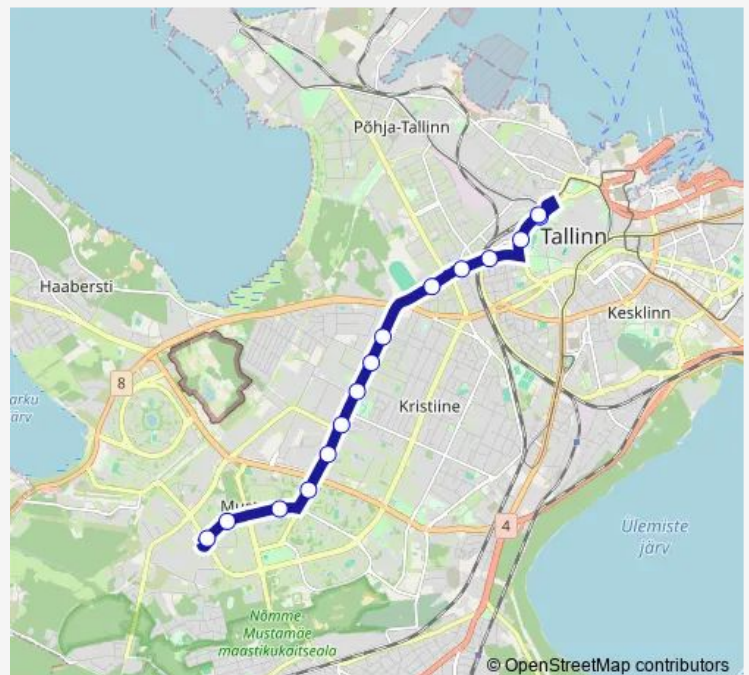

Toompark

Balti jaam (train station)

Balti jaam (train station)

### Route schedule

Akadeemia tee — Balti jaam (train station)

Monday 05:11-23:41

Tuesday 05:11-23:41

Wednesday 05:11-23:41

Thursday 05:11-23:41

Friday 05:11-23:41

Saturday 05:31-23:41

### Route info

Direction: Akadeemia tee

Stops: 15

Trip Duration: 0 hour 22 min

85 — Mustamäe - Balti jaam