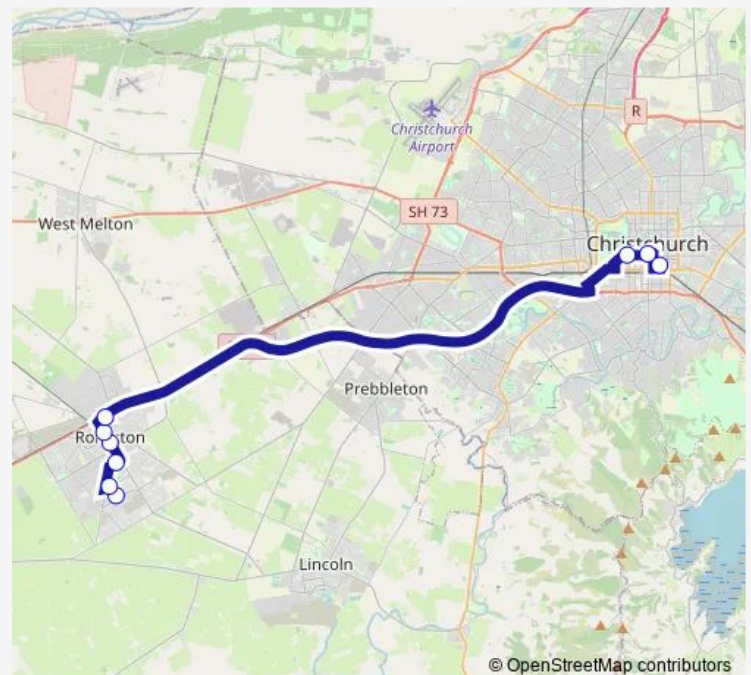

Rolleston College

Tennyson St near Michelangelo Dr

Tennyson St near Moore St

Rolleston (Kidman St)

Christchurch Hospital Main Stop Eb

Bus Interchange (Platform A)

Madras St Terminus

Route schedule

Route info

Direction: Faringdon (Blvd)

Stops: 9

Trip Duration: 0 hour 47 min

85 — Rolleston/City direct

Direction

Madras St Terminus — Faringdon (Lansdowne Wy)

10 stops

[Open route schedule](#)

Madras St Terminus

Bus Interchange (Platform C)

Christchurch Hospital Main Stop Wb

Rolleston (Kidman St)

Tennyson St near Markham Way

Tennyson St near Rolleston Dr

Tennyson St near Michelangelo Dr

Thursday 16:02-17:07

Friday 16:02-17:07

Saturday —

Sunday —

Route info

Direction: Madras St Terminus

Stops: 10

Trip Duration: 0 hour 58 min