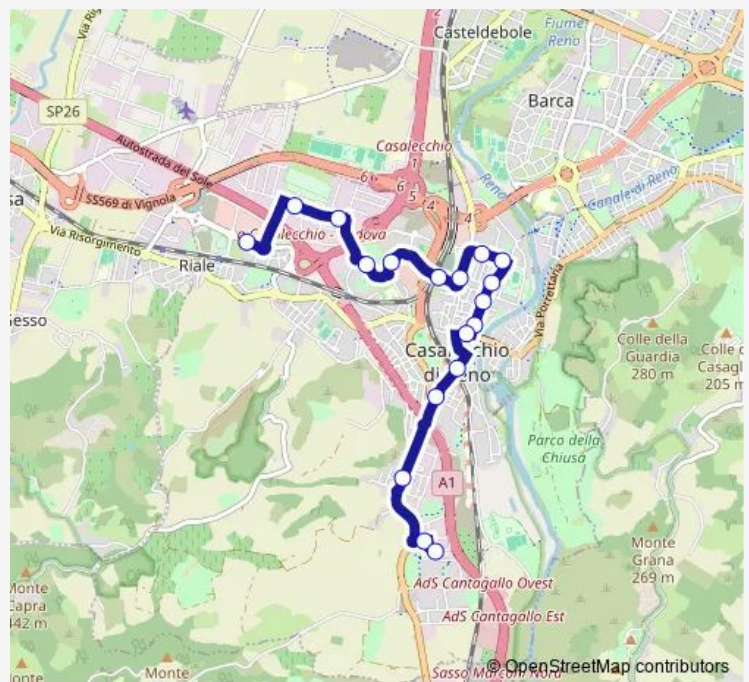

Route schedule

Casalecchio DE Curtis — Casalecchio Ausl

Monday	06:30-19:40
Tuesday	06:30-19:40
Wednesday	06:30-19:40
Thursday	06:30-19:40
Friday	06:30-19:40
Saturday	06:30-14:40
Sunday	—

Route info

Direction: Casalecchio DE Curtis

Stops: 18

Trip Duration: 0 hour 25 min

Direction

Casalecchio Ausl — Casalecchio DE Curtis

19 stops

[Open route schedule](#)

Casalecchio Ausl

Casalecchio Duse

Saturday 07:00-14:30

Sunday —

Route info

Direction: Casalecchio Ausl

Stops: 19

Trip Duration: 0 hour 25 min

85 Bus time schedules and route maps are available in an offline PDF at busmaps.com. Use the busmaps.com website to see live bus times, train schedule or subway schedule, and step-by-step directions for all public transit in Casalecchio di Reno