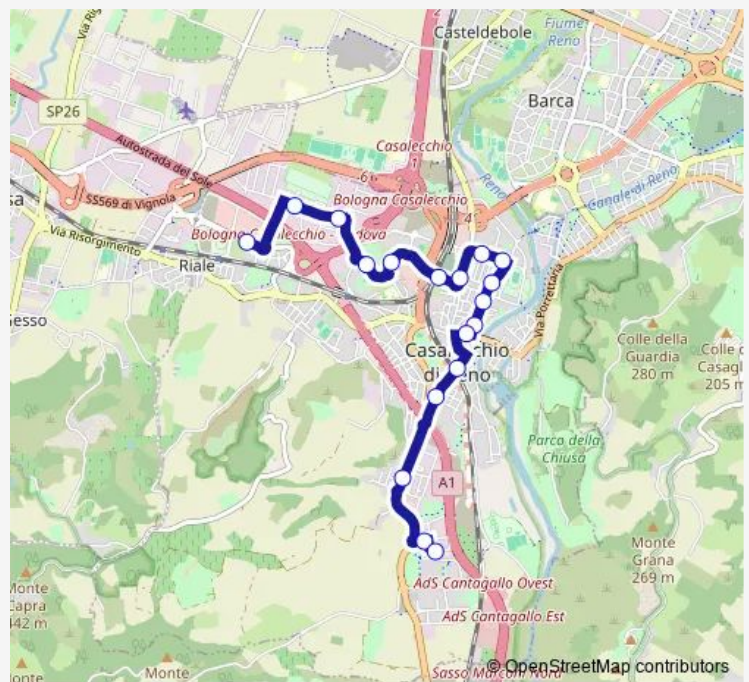

Route schedule

Casalecchio DE Curtis — Casalecchio Ausl

Monday	06:30-19:40
Tuesday	06:30-19:40
Wednesday	06:30-19:40
Thursday	06:30-19:40
Friday	06:30-19:40
Saturday	06:30-14:40
Sunday	—

Route info

Direction: Casalecchio DE Curtis

Stops: 18

Trip Duration: 0 hour 25 min

Direction

Casalecchio Ausl — Casalecchio DE Curtis

19 stops

[Open route schedule](#)

Casalecchio Ausl

Casalecchio Duse

Saturday 07:00-14:30

Sunday —

Route info

Direction: Casalecchio Ausl

Stops: 19

Trip Duration: 0 hour 25 min

85 Bus time schedules and route maps are available in an offline PDF at busmaps.com. Use the busmaps.com website to see live bus times, train schedule or subway schedule, and step-by-step directions for all public transit in Casalecchio di Reno