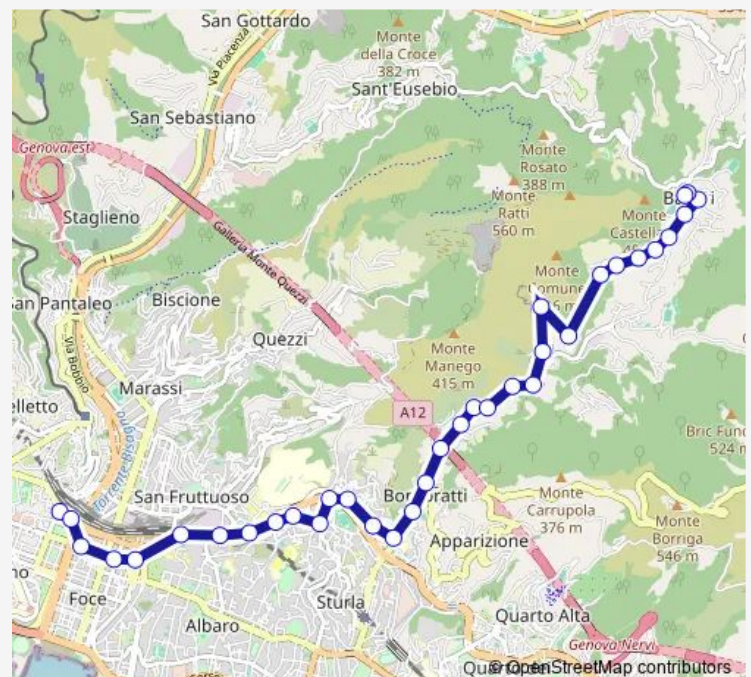

Route schedule

Bavari/Chiesa — Rotonda/Cadighiara

Monday 13:32

Tuesday 13:32

Wednesday 13:32

Thursday 13:32

Friday 13:32

Saturday —

Sunday —

Route info

Direction: Bavari/Chiesa

Stops: 18

Trip Duration: 0 hour 18 min

85 — P.za S.Giorgio di Bavari - Borgoratti - Brignole

Direction

Brignole FS/Capolinea — Bavari/Chiesa

[Open route schedule](#)

Bavari/Chiesa

SAN Giorgio 1/Caderossi

SAN Giorgio 2/Sottorocca

SAN Giorgio 3/Madonna

SAN Giorgio 4/Oroboni

SAN Giorgio 5/Pianata

SAN Giorgio 6/Sella

Friday 05:40-20:30

Saturday 05:40-20:30

Sunday —

Route info

Direction: Bavari/Chiesa

Stops: 35

Trip Duration: 0 hour 31 min

Europa 17/Ospedale SAN Martino