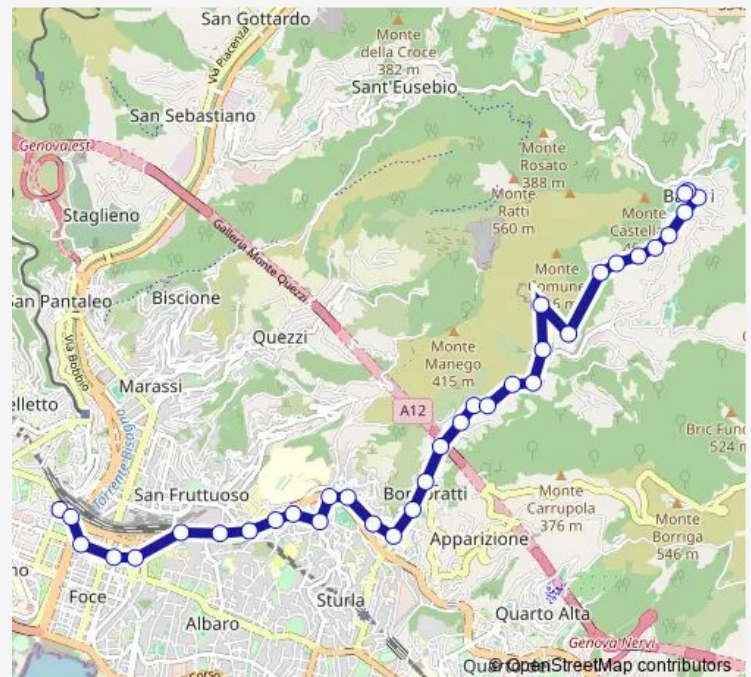

## Bus 85 P.za S.Giorgio di Bavari - Borgoratti - Brignole

[Go to website](#)

### Route schedule

Bavari/Chiesa — Rotonda/Capolinea

Monday 13:32

Tuesday 13:32

Wednesday 13:32

Thursday 13:32

Friday 13:32

Saturday —

### Route info

Direction: Bavari/Chiesa

Stops: 18

Trip Duration: 0 hour 18 min

85 — P.za S.Giorgio di Bavari - Borgoratti - Brignole

## Route info

Direction: Bavari/Chiesa

Stops: 34

Trip Duration: 0 hour 30 min

Europa 17/Ospedale SAN Martino

Gastaldi 1/Benedetto Xv

Gastaldi 2/Casa Dello Studente

Gastaldi 3/Ponte DI Terralba