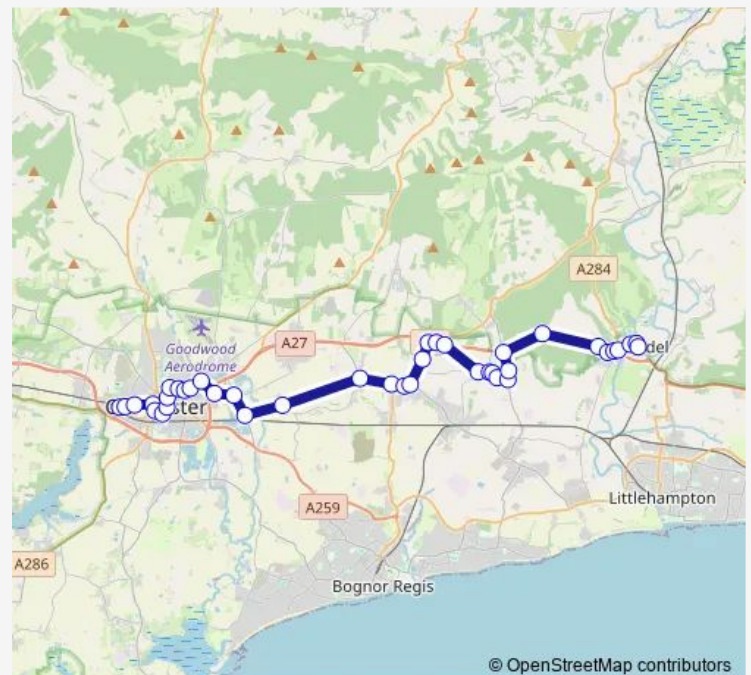

The Island

Crossroads

St Andrew's Close

Route schedule

Riverbank — Market

Monday 07:55-11:55

Tuesday 07:55-11:55

Wednesday 07:55-11:55

Thursday 07:55-11:55

Friday 07:55-11:55

Saturday —

Sunday —

Route info

Direction: Riverbank

Stops: 33

Trip Duration: 0 hour 47 min

Orchard Avenue

Cathedral

South Street

Market Avenue

Market

Direction

Riverbank — Market

29 stops

Friday 15:55

Saturday —

Sunday —

Route info

Direction: Riverbank

Stops: 29

Trip Duration: 0 hour 39 min

Cathedral