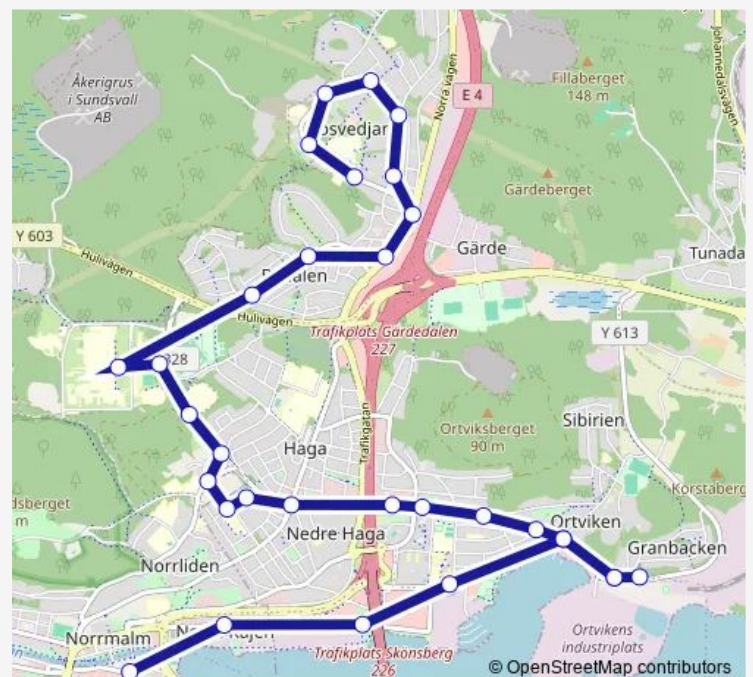

### Route schedule

Sundsvall Stenstan — Sundsvall Hagaskolan

Monday 07:35

Tuesday 07:35

Wednesday 07:35

Thursday 07:35

Friday 07:35

Saturday —

### Route info

Direction: Sundsvall Stenstan

Stops: 15

Trip Duration: 0 hour 18 min