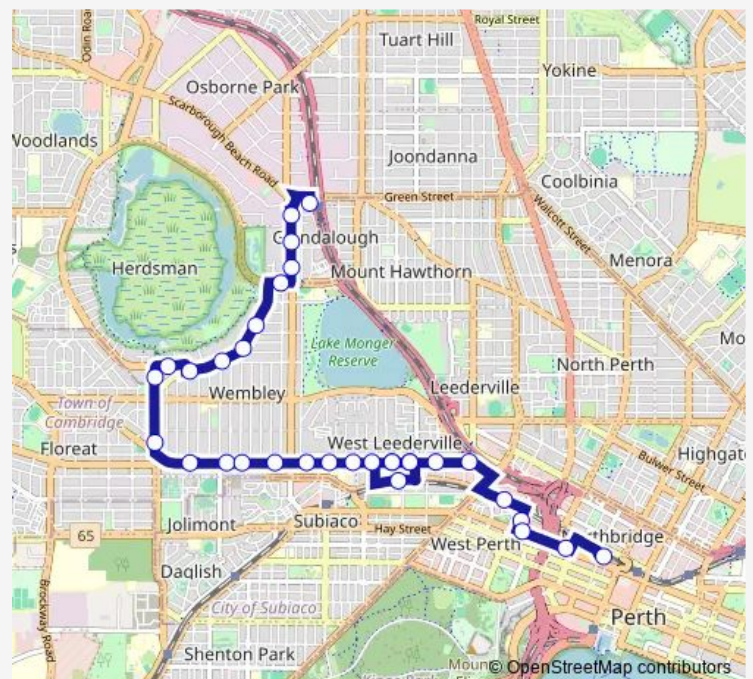

Jon Sanders Dr After Harborne Street

Herdsmen Pde After Drew St

Herdsmen Pde After Bath St

Herdsmen Pde Before Jersey St

Herdsmen Pde After Simper St

Flynn St After Reserve St

Selby St After Flynn St

Selby St Before The Boulevard

Cambridge St After Marlow St

Cambridge St After Jersey St

Cambridge St After Holland St

Cambridge St After Mckenzie St

Cambridge St After Gregory St

Cambridge St St John Of God Hospital

Cambridge St After Woolcott L

Cambridge St Before St Leonards Av

Cambridge St Before Northwood St

Route schedule

Glendalough Stn Stand 2 — Perth Busport Zone B

| | |
|-----------|-------------|
| Monday | 05:11-21:04 |
| Tuesday | 05:11-21:04 |
| Wednesday | 05:11-21:04 |
| Thursday | 05:11-21:04 |
| Friday | 05:11-21:04 |
| Saturday | 05:55-21:02 |
| Sunday | 06:55-20:07 |

Route info

Direction: Glendalough Stn Stand 2

Stops: 32

Trip Duration: 0 hour 52 min

Cambridge St Before Kimberley St

Railway Pde West Leederville Stn

Cambridge St Before Northwood St

Cambridge St Before Kimberley St