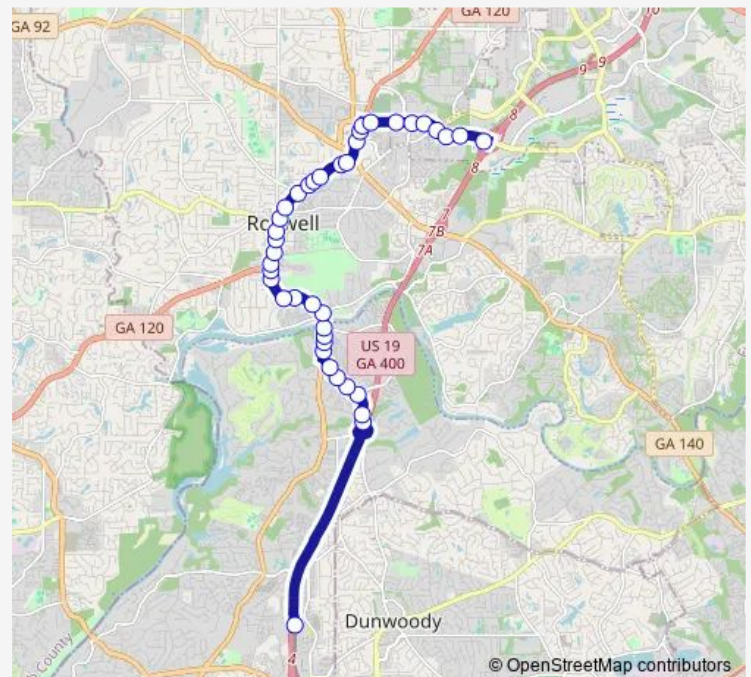

Atlanta ST @ OAK St

Atlanta ST @ Oxbo Rd

S ATLANTA ST @ MARIETTA HWY

Route schedule

Mansell Park & Ride - IN Lot — North Springs Station

Monday 05:38-23:45

Tuesday 05:38-23:45

Wednesday 05:38-23:45

Thursday 05:38-23:44

Friday 05:38-23:44

Saturday 05:46-23:45

Sunday 05:46-23:45

Route info

Direction: Mansell Park & Ride - IN Lot

Stops: 38

Trip Duration: 0 hour 36 min

85 — Roswell

Atlanta ST @ Chattahoochee St

Atlanta ST @ 426

Atlanta ST @ Jones Dr

Atlanta ST @ Warm Springs Cir

Atlanta ST @ Chattahoochee Cir

Atlanta ST @ Azalea Dr

Roswell RD @ Roberts Dr

Roswell RD @ River Pkwy

Roswell RD @ Dunwoody Pl

Dunwoody PL @ Roswell Rd

Dunwoody PL @ Hope Rd

Dunwoody PL @ 8800

Dunwoody PL @ Roberts Dr

DUNWOODY PL @ 8250

Dunwoody PL @ Hightower Trl