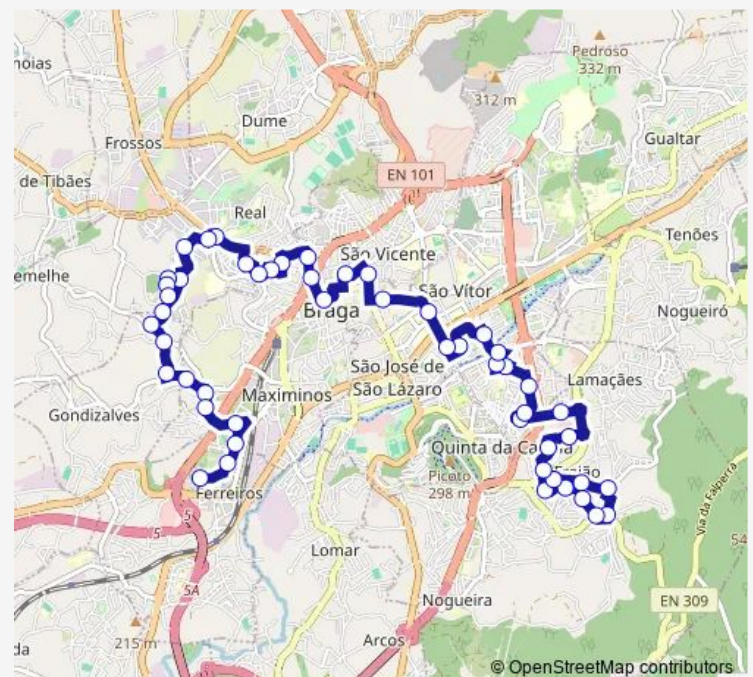

## Bus 85 Circuito Urbano Iii

[Go to website](#)

### Route schedule

Padre Feliciano I — Fialho Almeida

Monday 07:20-19:50

Tuesday 07:20-19:50

Wednesday 07:20-19:50

Thursday 07:20-19:50

Friday 07:20-19:50

Saturday —

### Route info

Direction: Padre Feliciano I

Stops: 51

Trip Duration: 0 hour 55 min

■ 85 — Circuito Urbano Iii

31 DE Janeiro (SEG Social)

31 DE Janeiro (Senhora-A-Branca)

Central Iv

## Route info

Direction: Fialho Almeida

Stops: 48

Trip Duration: 0 hour 50 min

Cons Torres Almeida I

Conde Agrolongo Iii

Liberdade (25 DE Abril)

João XXI (31 DE Janeiro I)