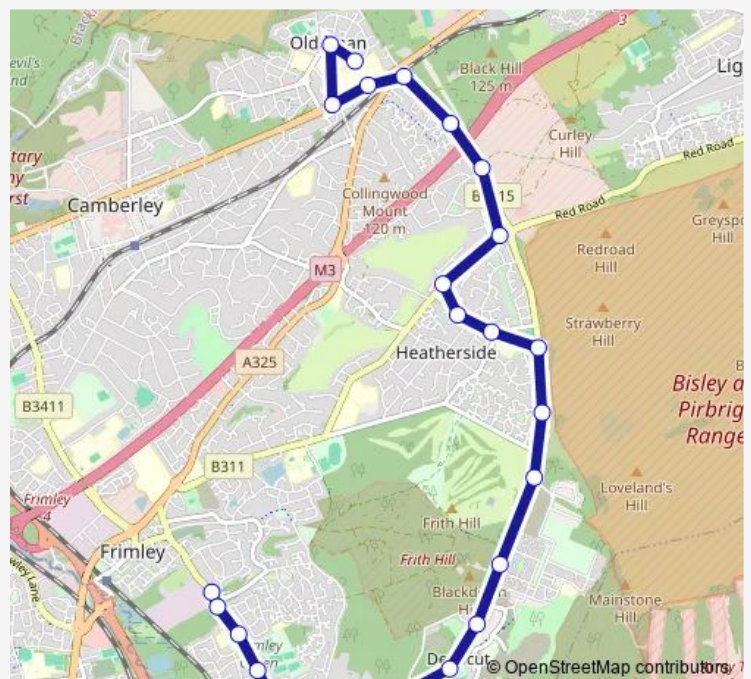

Thursday 07:39

Friday 07:39

Saturday —

Sunday —

Route info

Direction: Johnson's Wax

Stops: 24

Trip Duration: 0 hour 31 min

85 — Ash - Frimley - Collingwood College

BusMaps

Fire Station

Collingwood College

Collingwood College Sixth Form Centre

Direction

Underwood Avenue — Collingwood College Sixth Form Centre

36 stops

Saturday —

Sunday —

Route info

Direction: Underwood Avenue

Stops: 36

Trip Duration: 0 hour 50 min

Minorca Road

Cheylesmore Drive