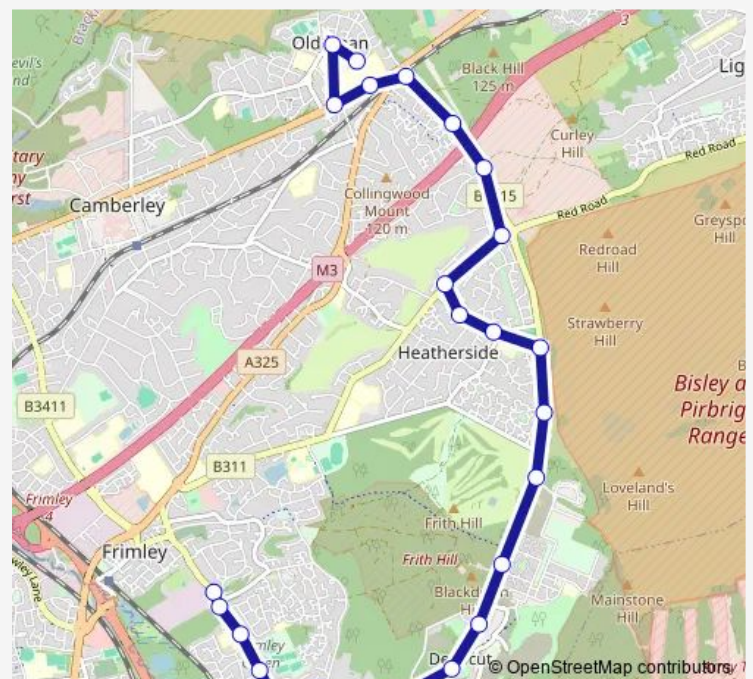

Thursday 07:39

Friday 07:39

Saturday —

Sunday —

Route info

Direction: Johnson's Wax

Stops: 24

Trip Duration: 0 hour 31 min

85 — Ash - Frimley - Collingwood College

BusMaps

Fire Station

Collingwood College

Collingwood College Sixth Form Centre

Direction

Underwood Avenue — Collingwood College Sixth Form Centre

36 stops

Saturday —

Sunday —

Route info

Direction: Underwood Avenue

Stops: 36

Trip Duration: 0 hour 50 min

Minorca Road

Cheylesmore Drive