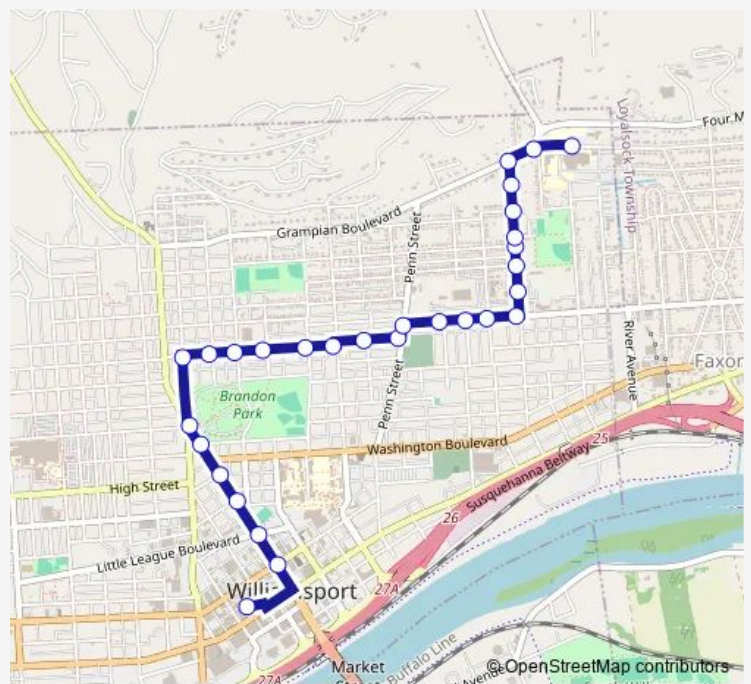

### Route schedule

Trade & Transit Centre — Upmc Williamsport Divine Providence Camp

Monday	06:05-17:05
Tuesday	06:05-17:05
Wednesday	06:05-17:05
Thursday	06:05-17:05
Friday	06:05-17:05
Saturday	—
Sunday	—

### Route info

Direction: Trade & Transit Centre

Stops: 29

Trip Duration: 0 hour 10 min

85 — East End Eldred Street

Almond St & Woodland Ave

Almond St & Lincoln Ave

Almond St & Ellinger St

## Direction

Upmc Williamsport Divine Providence Camp — Trade & Transit Centre

40 stops

[Open route schedule](#)

Upmc Williamsport Divine Providence Camp

Grampian Blvd & Medical Building

Grampian Blvd & Warren Ave

Market St & Little League Blvd

Market St & 4th St

4th St & Pine St

Trade & Transit Centre

85 Bus time schedules and route maps are available in an offline PDF at [busmaps.com](https://busmaps.com). Use the [busmaps.com](https://busmaps.com) website to see live bus times, train schedule or subway schedule, and step-by-step directions for all public transit in Williamsport