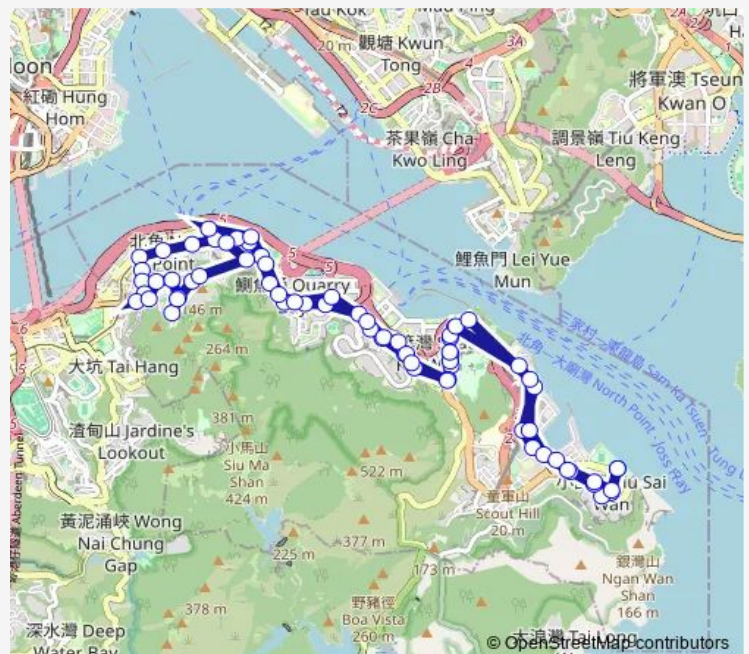

### Route schedule

[Ctb] SIU SAI WAN (Island Resort)[[Kmb+Ctb] Island Resort BUS Terminus/<Br>Siu SAI WAN (Island Resort) — [Ctb] SIU SAI WAN (Island Resort)[[Kmb+Ctb] Island Resort BUS Terminus/<Br>Siu SAI WAN (Island Resort)

### Route info

Direction: [Ctb] SIU SAI WAN (Island Resort)[[Kmb+Ctb] Island Resort BUS Terminus/<Br>Siu SAI WAN (Island Resort)

Stops: 69

Trip Duration: 1 hour 3 min

85 — SIU SAI WAN (Island Resort) - Braemar Hill (Circular)