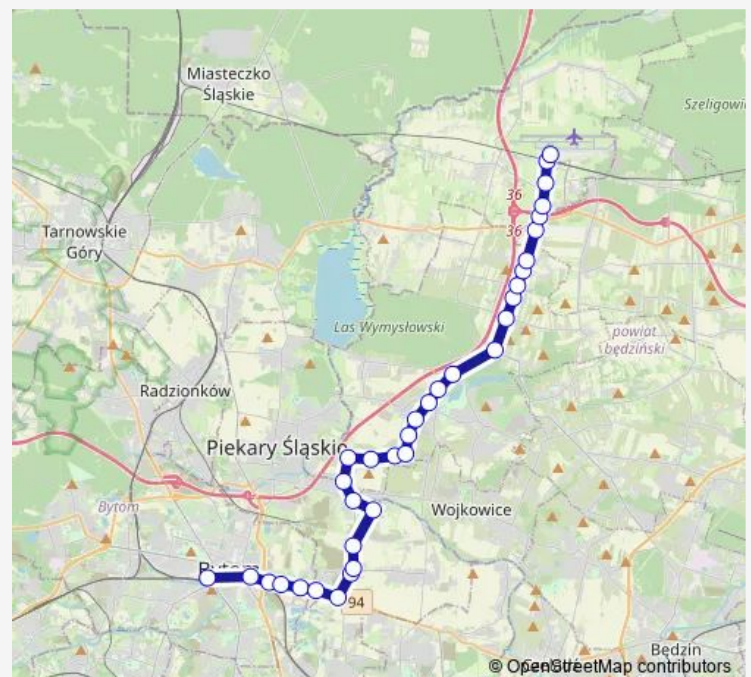

Bus 85

[Go to website](#)

Direction

Bytom Dworzec — Pyrzowice Port Lotniczy (Katowice Airport)

39 stops

[Open route schedule](#)

Bytom Dworzec

Rozbark Siemianowicka

Rozbark Dom Kopalni

Rozbark Zakłady Orzeł Biały

Rozbark Droga do Szybu Lompy [nż]

Brzeziny Śląskie Stare Osiedle

Brzeziny Śląskie Harcerska

Brzeziny Śląskie Skrzyżowanie

Brzeziny Śląskie

Brzeziny Śląskie Bednorza [nż]

Osiedle Powstańców

Kamień

Bobrowniki Rondo

Bobrowniki 1 Maja

Bobrowniki Kościół

Bobrowniki Remiza

Bobrowniki Słowackiego [nż]

Bobrowniki Stadion [nż]

Dobieszowice Polna [nż]

Dobieszowice Skrzyżowanie

Dobieszowice Młyńska [nż]

Route schedule

Bytom Dworzec — Pyrzowice Port Lotniczy (Katowice Airport)

Monday 06:26

Tuesday 06:26

Wednesday 06:26

Thursday 06:26

Friday 06:26

Saturday —

Sunday —

Route info

Direction: Bytom Dworzec

Stops: 39

Trip Duration: 1 hour 4 min

85

BusMaps