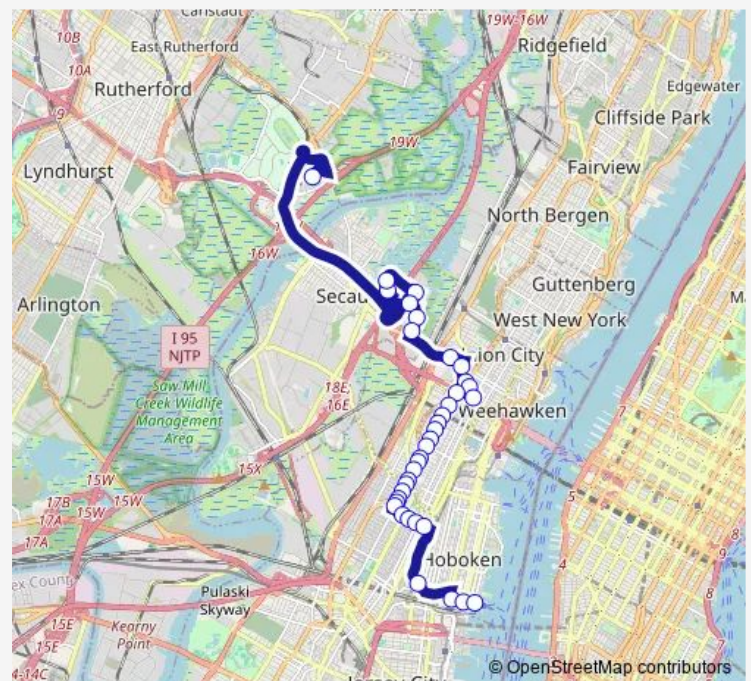

Paterson Plank RD AT 4TH St

Paterson Plank RD AT 6TH St

Summit AVE AT 8TH St

Summit AVE AT 10th St

Summit AVE AT 12th St

Summit AVE AT 15th St

Summit AVE AT 18th St

Summit AVE AT 21st St

Summit AVE AT 24th St

Route schedule

Hoboken Terminal — AMERICAN DREAM

Monday	05:00-01:15 ⁺¹
Tuesday	05:00-01:15 ⁺¹
Wednesday	05:00-01:15 ⁺¹
Thursday	05:00-01:15 ⁺¹
Friday	05:00-01:15 ⁺¹
Saturday	05:55-00:55 ⁺¹
Sunday	05:55-00:55 ⁺¹

Route info

Direction: Hoboken Terminal

Stops: 36

Trip Duration: 0 hour 48 min

Summit AVE AT 26th St

Summit AVE AT 28th St

30th ST AT Bergenline Ave

32nd ST AT Bergenline Ave

Route info

Direction: AMERICAN DREAM

Stops: 36

Trip Duration: 0 hour 55 min

Summit AVE AT Irving St

Summit AVE AT North St

Summit AVE AT Graham St

Congress ST AT Central Ave