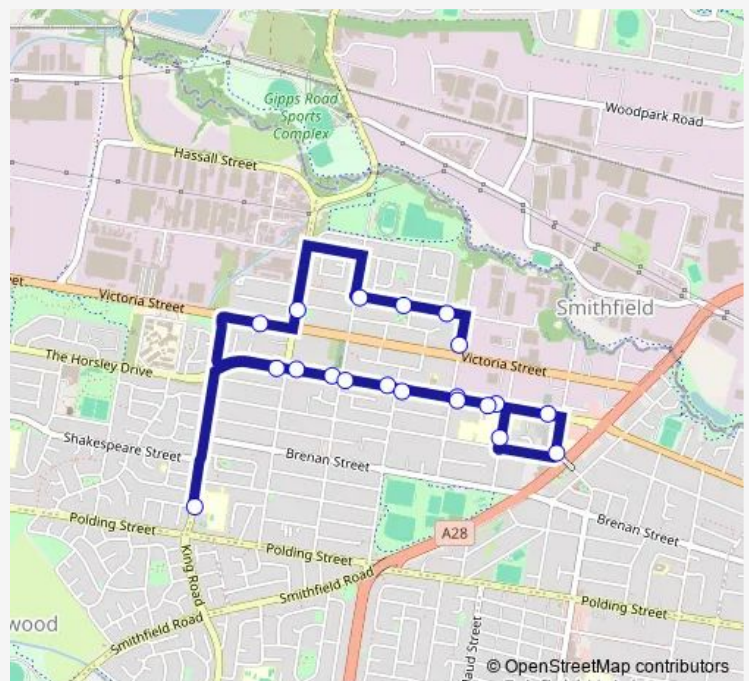

Direction

Market St After Victoria St — Smithfield West Public School, Wetherill St

20 stops

[Open route schedule](#)

Market St After Victoria St

Chifley St Opp Rhondda St

Shamrock Park, Chifley St

Chifley St At Dublin St

The Horsley Dr Opp Smithfield Cemetery

The Horsley Dr Opp Hassall St Shops

Smithfield West Public School, Wetherill St

Route schedule

Market St After Victoria St — Smithfield West Public School, Wetherill St

Monday	08:28
Tuesday	08:28
Wednesday	08:28
Thursday	08:28
Friday	08:28
Saturday	—
Sunday	—

Route info

Direction: Market St After Victoria St

Stops: 20

Trip Duration: 0 hour 22 min

9051 — Smithfield to Smithfield West Public School