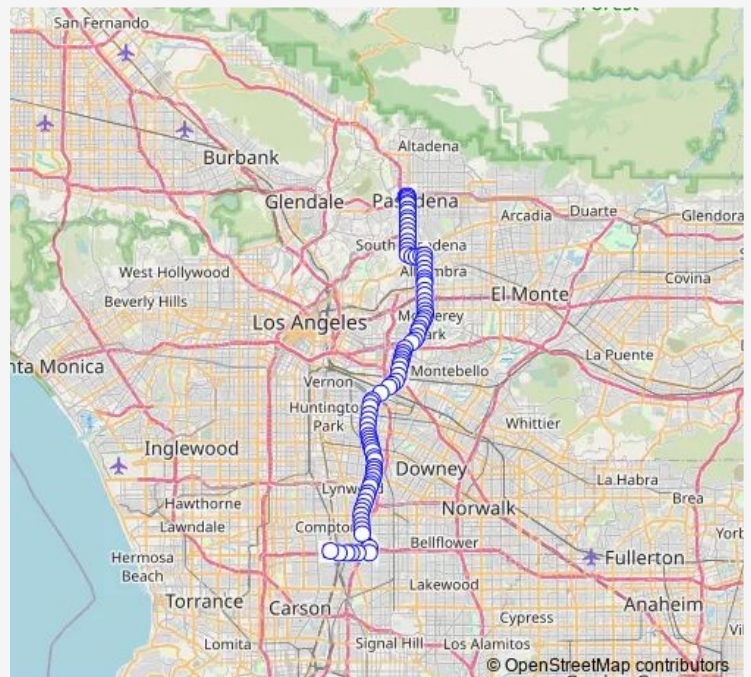

### Route schedule

Corson / Walnut Layover — Artesia Station

Monday 04:16-21:59

Tuesday 04:16-21:59

Wednesday 04:16-21:59

Thursday 04:16-21:59

Friday 04:16-21:59

Saturday 05:26-21:59

### Route info

Direction: Corson / Walnut Layover

Stops: 93

Trip Duration: 2 hour 3 min

260/261 — Metro Local Line

Atlantic / Spruce

Atlantic / Alhambra

Atlantic / Woodward