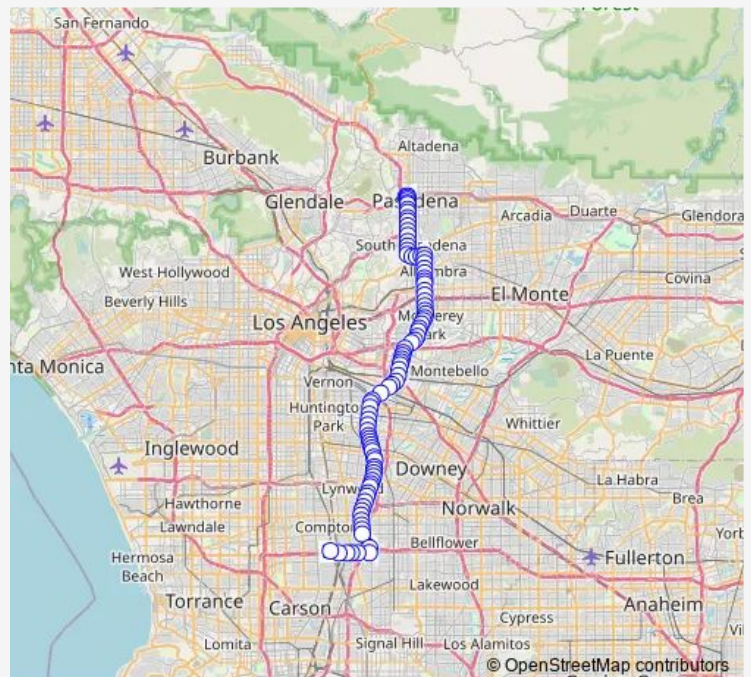

Thursday 04:16-21:59

Friday 04:16-21:59

Saturday 05:26-21:59

Sunday 05:26-21:59

Route info

Direction: Corson / Walnut Layover

Stops: 93

Trip Duration: 2 hour 6 min

260/261 — Metro Local Line

Atlantic / Spruce

Atlantic / Alhambra

Atlantic / Woodward

Atlantic / Main

Atlantic / Commonwealth

Atlantic / Mission

Atlantic / San Marino

Atlantic / Cadiz

Atlantic / Sevilla

Atlantic / El Repetto

Atlantic / Brightwood

Atlantic / Floral

Atlantic / Avenida Cesar Chavez

Atlantic / Pomona

Atlantic / 4th