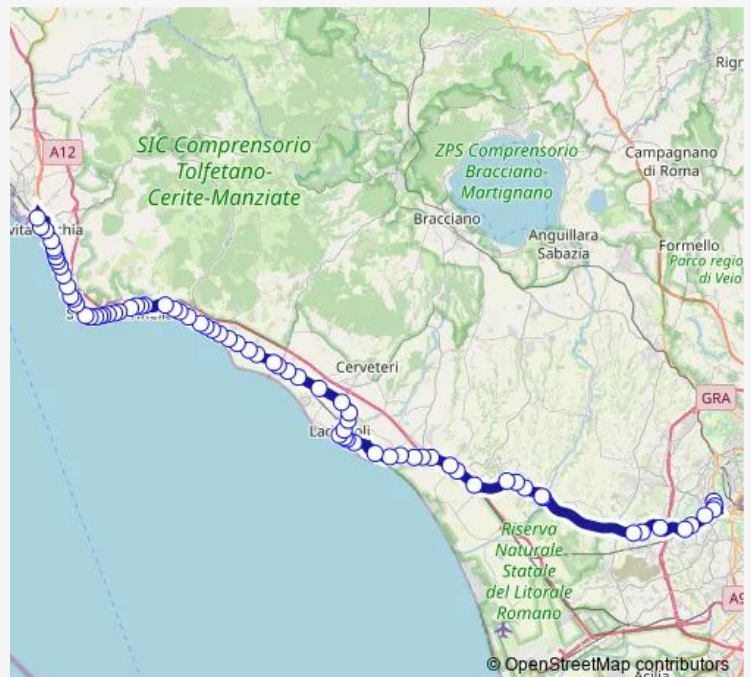

Ladispoli | Via Aurelia Via Galassie # f22

Route schedule

Roma | Capolinea Cornelia # f1 — Civitavecchia | Deposito # f277

Monday 07:25

Tuesday 07:25-16:40

Wednesday —

Thursday 07:25

Friday 07:25

Saturday 07:25-16:40

Sunday —

Route info

Direction: Roma | Capolinea Cornelia # f1

Stops: 74

Trip Duration: 1 hour 35 min

Roma Cornelia - Civitavecchia # Aa660a

Ladispoli | Via Aurelia Via Monteroni # f23