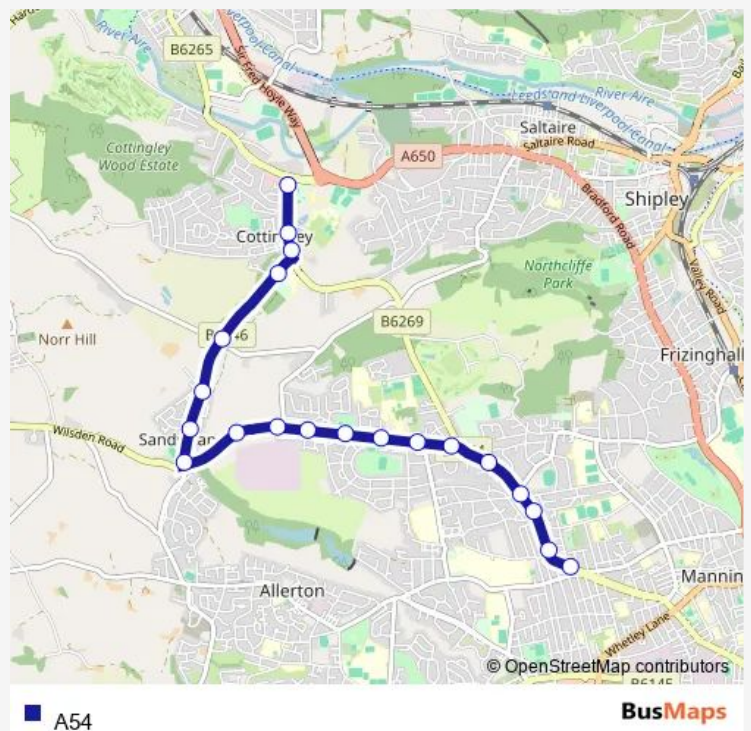

Bus A54

[Go to website](#)

Direction

Stony Lane Dalecroft Rise — Cottingley New Road Bradford Old Rd

50 stops

[Open route schedule](#)

- Stony Lane Dalecroft Rise
- Prune Park Lane Rosedale Ave
- Allerton Road Ivy Ln
- Allerton Road North Parade
- Saffron Drive Top
- Downside Crescent
- Rosemary Gardens
- Weymouth Avenue
- Brocklesby Drive
- Bell Dean Road Top
- Allerton Health Centre
- Bell Dean Road Bracewell Ave
- Bell Dean Rd Wallingford Mnt
- Bell Dean Road Marmion Ave
- Bell Dean Road
- Rhodesway
- Fairweather Green
- Crossley Hall
- Crossley Hall School
- Lane Ends Close
- Four Lane Ends

Route info

Direction: Stony Lane Dalecroft Rise

Stops: 50

Trip Duration: 0 hour 47 min

West Park Road

Whetley Lane Thornton Rd

Whetley Lane Weetwood Rd

Whetley Lane Beaumont Rd

Whetley Lane Hollings Rd

Ashwell Medical Centre

Fairfield Road

Hanover Close

Fairbank Road

Toller Lane Roundabout

Toller Lane Masham Place

Toller Ln Lynton Drive

Toller Ln Duchy Drive

Toller Ln Toller Drive

Haworth Rd High Park Drive

Haworth Rd Sowden Road

Haworth Rd Thorn Drive

Haworth Rd Lynfield Drive

Haworth Rd Brantwood Drive

Haworth Road Heather Grove