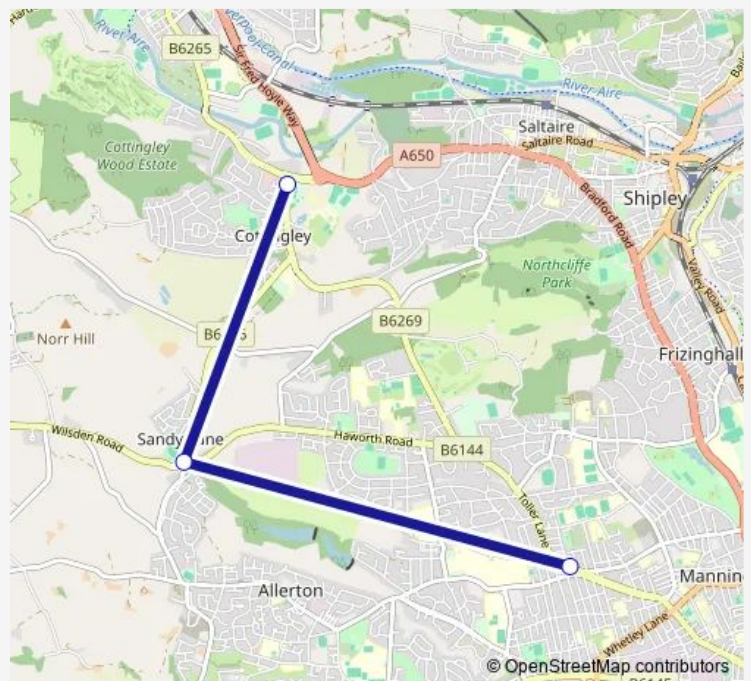

### Direction

Cottingley New Road Bradford Rd — Toller Lane Roundabout

3 stops

[Open route schedule](#)

Cottingley New Road Bradford Rd

Cottingley Road Wilsden Rd

Toller Lane Roundabout

### Route info

Direction: Cottingley New Road Bradford Rd

Stops: 3

Trip Duration: 0 hour 30 min

■ A54 — Prune Park - Dixons Cottingley Academy via Allerton, Toller Lane

**Direction**

Stony Lane Dalecroft Rise — Cottingley New Road Bradford Old Rd

5 stops

[Open route schedule](#)

Stony Lane Dalecroft Rise

Four Lane Ends

Toller Lane Roundabout

Cottingley Road Wilsden Rd

Cottingley New Road Bradford Old Rd

**Route schedule**

**Route info**

Direction: Stony Lane Dalecroft Rise

Stops: 5

Trip Duration: 0 hour 47 min

A54 Bus time schedules and route maps are available in an offline PDF at [busmaps.com](http://busmaps.com). Use the [busmaps.com](http://busmaps.com) website to see live bus times, train schedule or subway schedule, and step-by-step directions for all public transit in Bradford