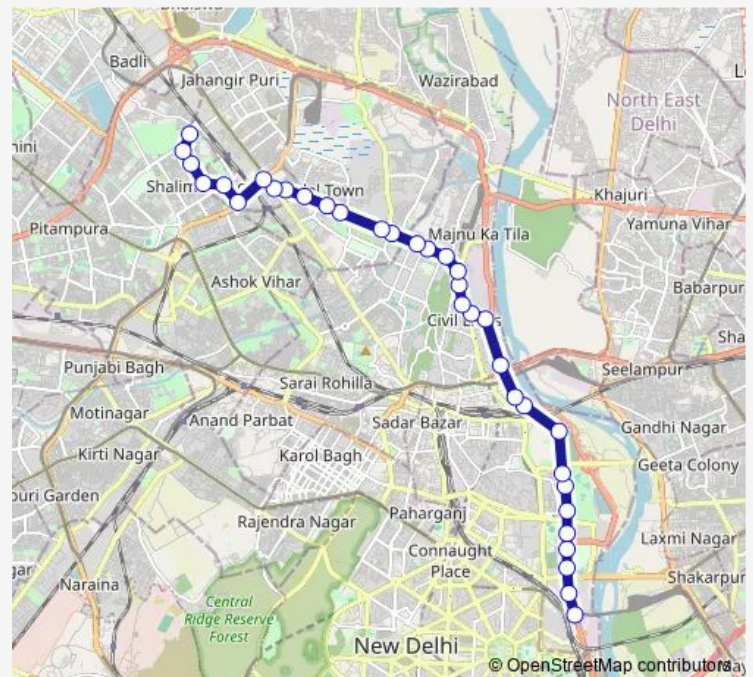

### Route schedule

Indraprastha Depot — Shalimar Bagh Desu Colony

Monday 04:55-15:59

Tuesday 04:55-15:59

Wednesday 04:55-15:59

Thursday 04:55-15:59

Friday 04:55-15:59

Saturday 04:55-15:59

### Route info

Direction: Indraprastha Depot

Stops: 34

Trip Duration: 1 hour 7 min

■ 03stlup

BusMaps

New Police Lines

Alpana Cinema (Model Town Mtr Stn)