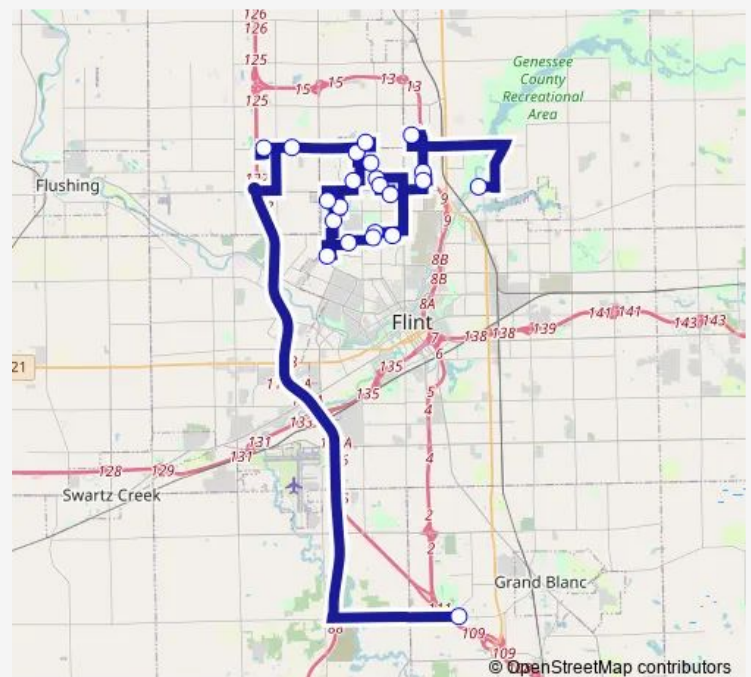

W Genesee St & Lawndale Ave

W Dayton St & Kellar Ave

W Myrtle Ave & Comstock Ave

Fleming Rd & Woodhall Dr

Cloverlawn Dr & Greenlawn Dr

W Mott Ave & Glenn Ave

Chestnut St & W Ruth Ave

Cranwood Dr & W Bundy Ave

College St & Knickerbocker Ave

W Carpenter Rd & Highwood Dr

Carpenter & Crest (Birch Wood Homes)

Route schedule

E Pierson Rd & Valley Dr — Woodland Park Academy

Monday 05:34

Tuesday 05:34

Wednesday 06:59

Thursday 05:34

Friday 05:34

Saturday —

Sunday —

Route info

Direction: E Pierson Rd & Valley Dr

Stops: 22

Trip Duration: 2 hour 6 min

727

Direction

Woodland Park Academy — Carpenter & Crest (Birch Wood Homes)

22 stops

[Open route schedule](#)

Woodland Park Academy

E Pierson Rd & Valley Dr

George St & E Downey Ave