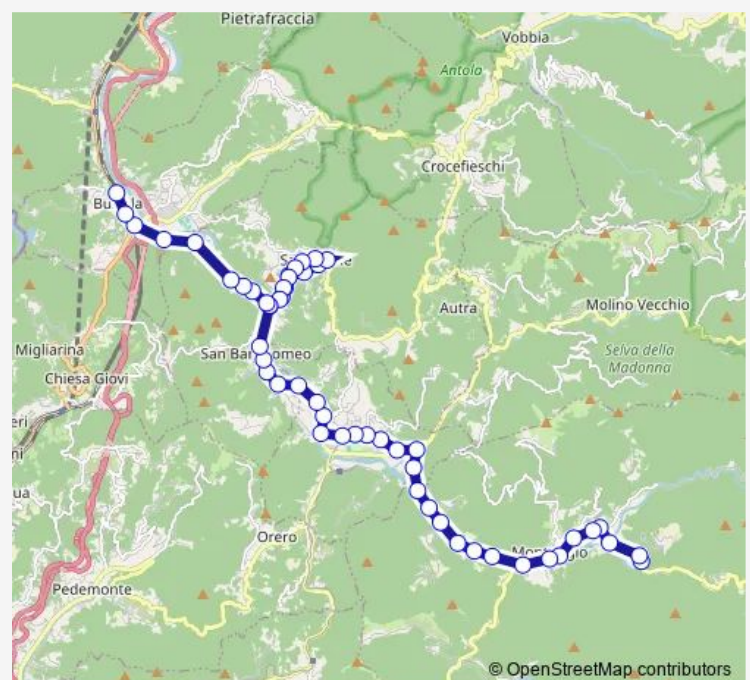

### Route schedule

Genova V.le Caviglia — Capolinea Fraz. Bromia - Loc. Ca Di Ciappa

Monday 06:00-20:35

Tuesday 06:00-20:35

Wednesday 06:00-20:35

Thursday 06:00-20:35

Friday 06:00-20:35

Saturday 06:00-20:35

### Route info

Direction: Genova V.le Caviglia

Stops: 54

Trip Duration: 1 hour 20 min

727

BusMaps

Via Marconi Brico

Via Marconi 18 Rim. A.M.T.