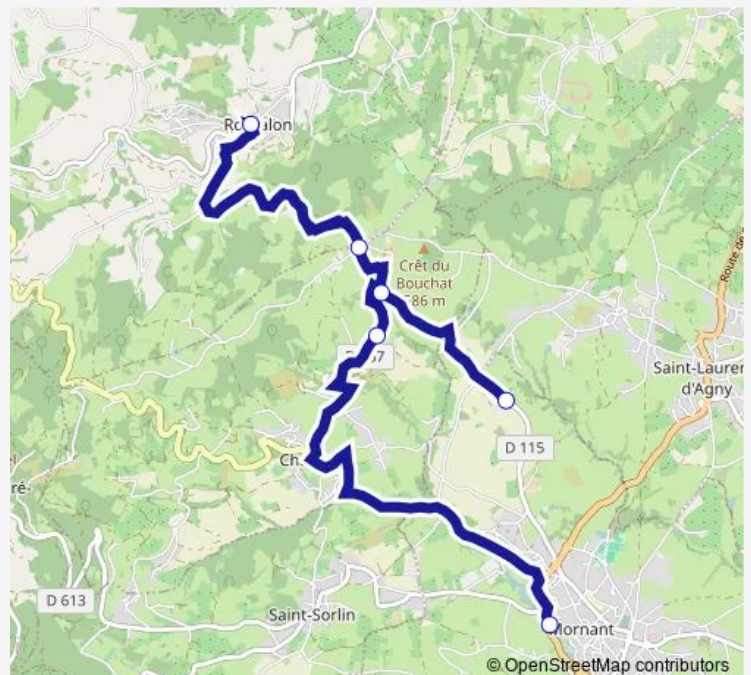

Bus 727

[Go to website](#)

Direction

Mornant - College Ronsard — Mornant - Marsolas

6 stops

[Open route schedule](#)

Mornant - College Ronsard

Chaussan - LE Richoud

Wednesday 12:50

Thursday 17:50

Friday 17:50

Saturday —

Sunday —

Route info

Direction: Mornant - College Ronsard

Stops: 6

Trip Duration: 0 hour 25 min

Direction

Mornant - Marsolas — Mornant - College Ronsard

6 stops

[Open route schedule](#)

Mornant - Marsolas

Rontalon - LA Placette

Rontalon - LE Boulard

Route info

Direction: Mornant - Marsolas

Stops: 6

Trip Duration: 0 hour 30 min

727 Bus time schedules and route maps are available in an offline PDF at busmaps.com. Use the busmaps.com website to see live bus times, train schedule or subway schedule, and step-by-step directions for all public transit in Lyon