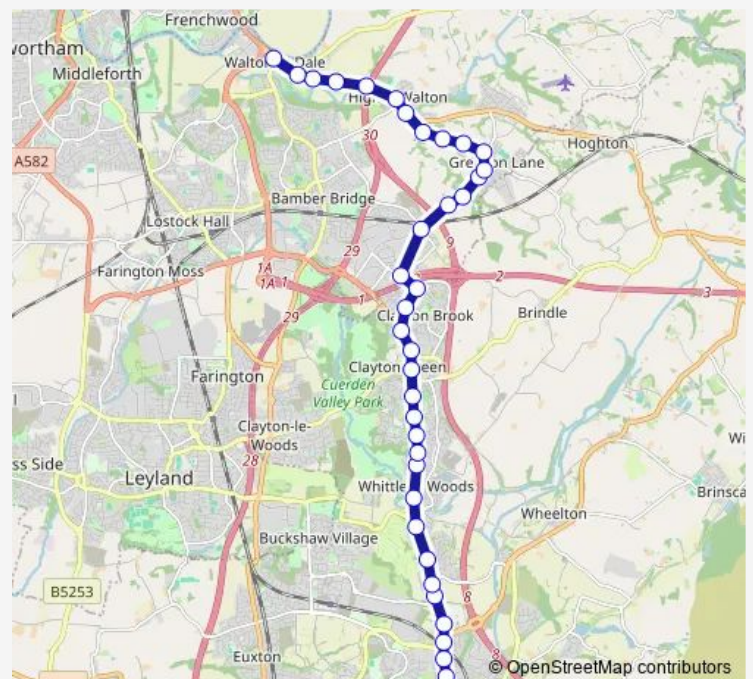

### Route schedule

Higher Walton Road — St Michaels CEHS

Monday 08:00

Tuesday 08:00

Wednesday 08:00

Thursday 08:00

Friday 08:00

Saturday —

### Route info

Direction: Higher Walton Road

Stops: 39

Trip Duration: 0 hour 40 min

727 — Walton LE Dale - Chorley ST Michaels CEHS

Sheep Hill Lane

Halfway House

Cloverfields

## Route info

Direction: St Michaels CEHS

Stops: 38

Trip Duration: 0 hour 35 min

Alder Drive

Alma Row

Conway Court

Cooper House Farm