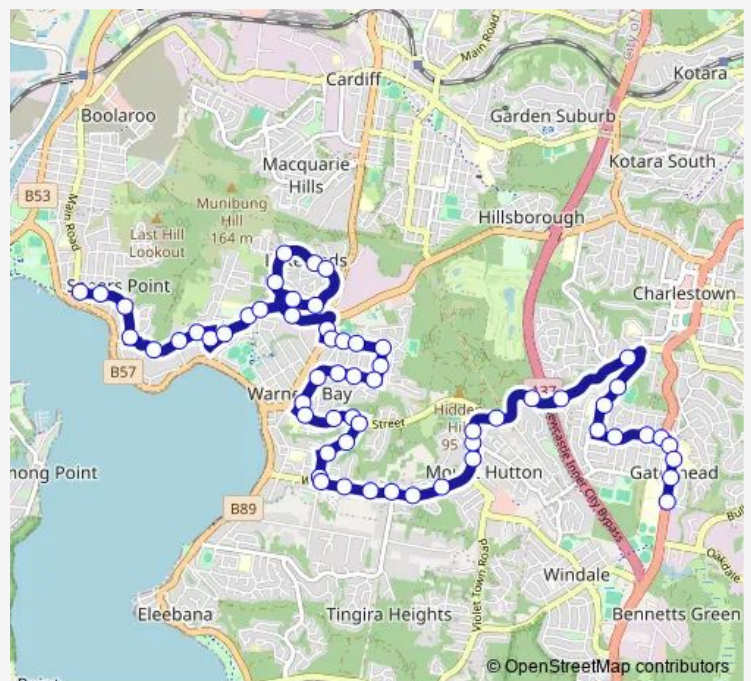

School Bus 727 St. Marys High, Gateshead to Speers Point

[Go to website](#)

**Direction**

Speers St At Lakeview St — Pacific Hwy Opp Hunter Sports High

59 stops

[Open route schedule](#)

- Speers St At Lakeview St
- Speers St At Bradford St
- Speers St After Quarry Rd
- Speers St At Thompson Rd
- Thompson Rd Opp Morse St
- Thompson Rd Opp Moulden St
- Thompson Rd After Rani Cl
- Fairfax Rd After Vincent St
- Medcalf Rd After Vincent St
- Biddabah Public School, Medcalf St
- Medcalf St Opp Albert St
- Ambleside Cct At Derwent Cres
- Ambleside Cct After Grasmere Way
- Ambleside Cct Opp Ulverston Way
- Ambleside Cct At Whitehaven Dr
- Lakelands Oval, Ambleside Cct
- Ambleside Cct Before Lakelands Dr
- Lakelands Tennis Courts, Medcalf St
- King St After Hillsborough Rd
- Warners Bay High School, Myles Av
- Warners Bay High School, Myles Av

Route schedule

Speers St At Lakeview St — Pacific Hwy Opp Hunter Sports High

Monday	08:05
Tuesday	08:05
Wednesday	08:05
Thursday	08:05
Friday	08:05
Saturday	—
Sunday	—

Route info

Direction: Speers St At Lakeview St

Stops: 59

Trip Duration: 0 hour 38 min

727 — St. Marys High, Gateshead to Speers Point

Myles Av At Biddabah Av

Myles Av Opp Vennard St

Vennard St After Myles Av

East St Opp Vennard St

East St Opp Wellings St

Pacific Hwy Opp Hughes St

Pacific Hwy Opp Hunter Sports High

**Direction**

St Mary's High School, Pacific Hwy — Speers St At Main Rd

53 stops

[Open route schedule](#)

St Mary's High School, Pacific Hwy

Oxford St At Goundry St