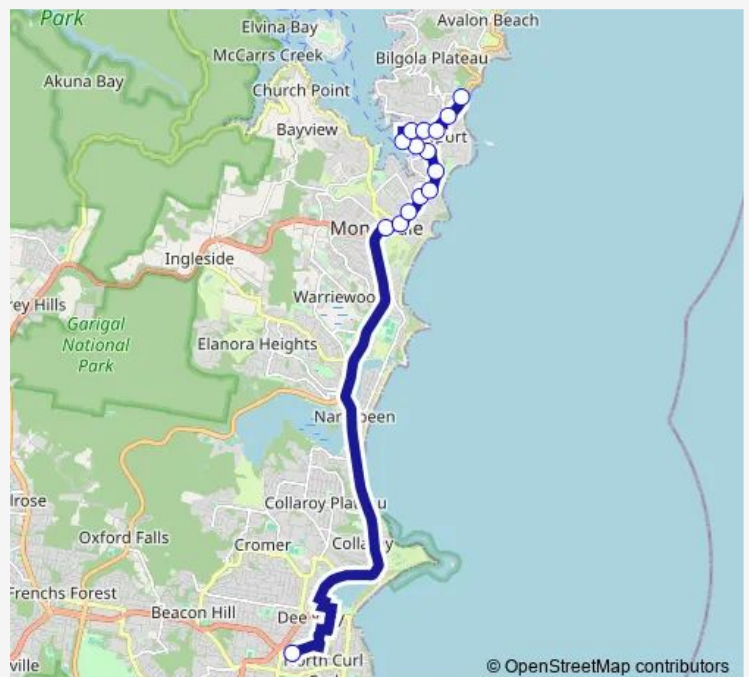

Mona Vale B-Line, Barrenjoey Rd

Barrenjoey Rd After Darley St

Barrenjoey Rd At Bassett St

Barrenjoey Rd At Waterview St

Barrenjoey Rd After Phillip Rd

Barrenjoey Rd Opp Karloo Pde

Beaconsfield St After Barrenjoey Rd

Beaconsfield St Opp Newport Public School

Kalina St Before Queens Pde

Gladstone Rd At King St

Gladstone Rd At Woolcott St

Newport Park, Gladstone Rd

Barrenjoey Rd Before Robertson Rd

Barrenjoey Rd At Neptune Rd

Route schedule

St Luke's Grammar School, Headland Rd — Barrenjoey Rd At Neptune Rd

Monday	15:28
Tuesday	15:28
Wednesday	15:28
Thursday	15:28
Friday	15:28
Saturday	—
Sunday	—

Route info

Direction: St Luke's Grammar School, Headland Rd

Stops: 15

Trip Duration: 0 hour 44 min

678n — St. Lukes Dee Why to Newport

678n School Bus time schedules and route maps are available in an offline PDF at busmaps.com. Use the busmaps.com website to see live bus times, train schedule or subway schedule, and step-by-step directions for all public transit in Newport