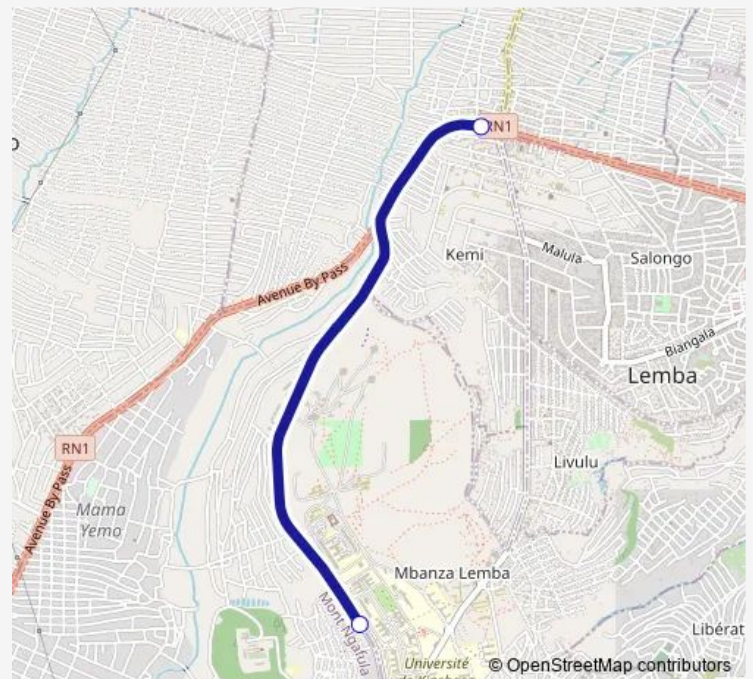

### Direction

Unknown — Unknown

2 stops

[Open route schedule](#)

Unknown

Unknown

### Route schedule

Unknown — Unknown

Monday 18:59

Tuesday 18:59

Wednesday 18:59

Thursday 18:59

Friday 18:59

Saturday —

### Route info

Direction: Unknown

Stops: 2

Trip Duration: 0 hour 18 min

Rond Point Ngaba\_ TO \_ Campus Unikin

**Direction**

Unknown — Unknown

3 stops

Direction: Unknown

Stops: 3

Trip Duration: 0 hour 22 min

**Direction**

Unknown — Unknown

4 stops

[Open route schedule](#)

Unknown