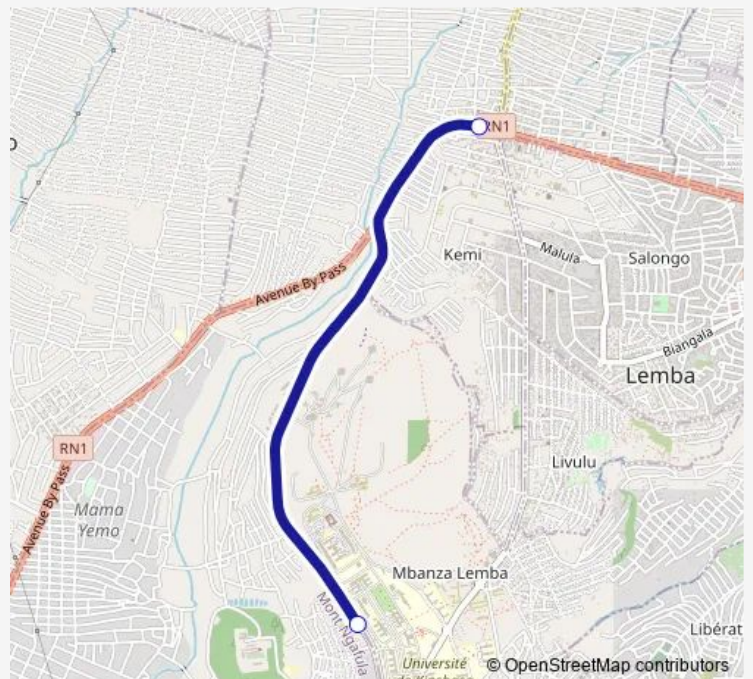

### Direction

Unknown — Unknown

2 stops

[Open route schedule](#)

Unknown

Unknown

### Route schedule

Unknown — Unknown

Monday 18:59

Tuesday 18:59

Wednesday 18:59

Thursday 18:59

Friday 18:59

Saturday —

### Route info

Direction: Unknown

Stops: 2

Trip Duration: 0 hour 18 min

Rond Point Ngaba\_ TO \_ Campus Unikin

**Direction**

Unknown — Unknown

3 stops

## Route info

Direction: Unknown

Stops: 3

Trip Duration: 0 hour 22 min

**Direction**

Unknown — Unknown

4 stops

[Open route schedule](#)