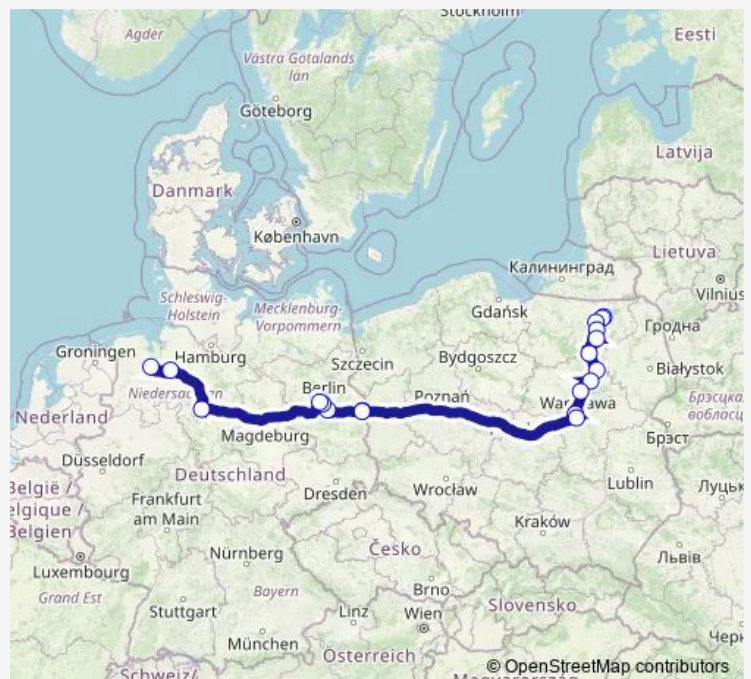

Warsaw, Bus Station West

Slubice, Plac Frankfurcki

Frankfurt (Oder), Bahnhof

Flughafen Ber

S Südkreuz Bhf (Berlin)

Berlin ZOB [Fernbus]

Hannover Hauptbahnhof/Zob

Bremen Hauptbahnhof Fernbusterminal

Oldenburg(Oldb) Zob

Route schedule

Gizycko, Kolejowa — Oldenburg(Oldb) Zob

Monday	18:15
Tuesday	18:15
Wednesday	18:15
Thursday	18:15-23:55
Friday	18:15-23:55
Saturday	18:15-23:55
Sunday	18:15-23:55

Route info

Direction: Gizycko, Kolejowa

Stops: 19

Trip Duration: 19 hour 50 min

N1329 — Gizycko/Warsaw - Berlin - Oldenburg

Direction

Oldenburg(Oldb) Zob — Gizycko, Kolejowa

19 stops

[Open route schedule](#)

Thursday 16:20

Friday 16:20

Saturday 16:20

Sunday 16:20

Route info

Direction: Oldenburg(Oldb) Zob

Stops: 19

Trip Duration: 19 hour 55 min