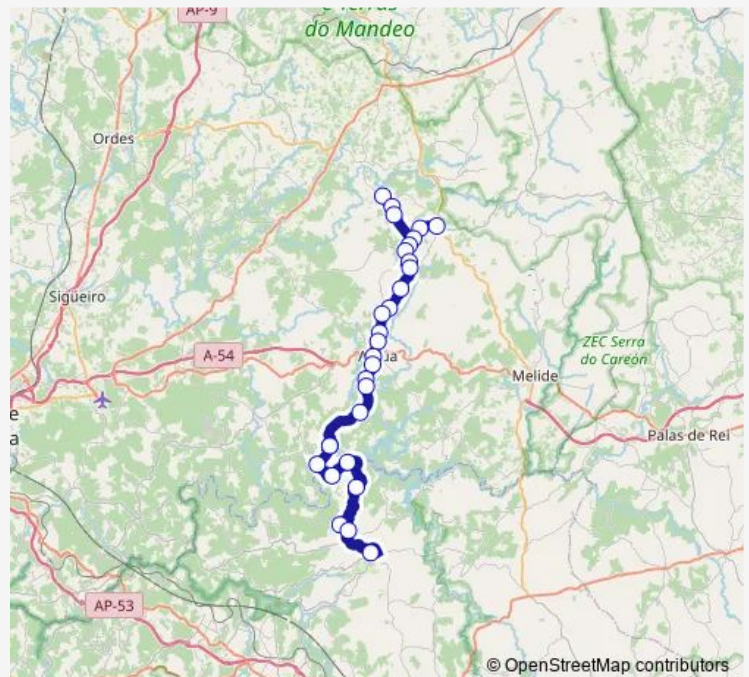

Thursday 06:55

Friday 06:55

Saturday —

Sunday —

Route info

Direction: Vila de Cruces

Stops: 29

Trip Duration: 0 hour 45 min

Arceo

Boimil

Corredoiras

Direction

Corredoiras — Vila de Cruces

29 stops

[Open route schedule](#)

Corredoiras

Route schedule

Corredoiras — Vila de Cruces

Monday 20:00

Tuesday 20:00

Wednesday 20:00

Thursday 20:00

Friday 20:00

Saturday —

Sunday —

Route info

Direction: Corredoiras

Stops: 29

Trip Duration: 0 hour 45 min

Duxame I

Ferreiros Abaixo

Castro (Taberna Manolo)