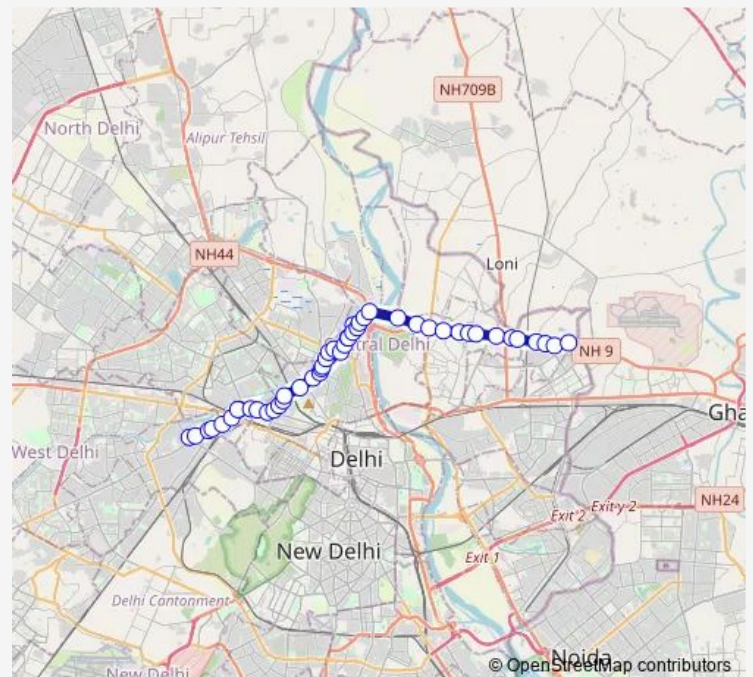

Bus 234up

[Go to website](#)

Direction

Karampura Terminal — Harsh Vihar Terminal

47 stops

[Open route schedule](#)

Karampura Terminal

ESI Dispensary/Cghs Dispensary

Campa Cola

Swatantra Bharat Mills

DCM Chemical

Zakhira

Inderlok Metro Station

Inderlok

Shastri Nagar Shiv Mandir

Shastri Nagar E Block

Shastri Nagar Metro Station

Subhadra Colony

Shastri Nagar A Block

Gulabi Bagh

Chowki No 2 / Gulabi Bagh Crossing

Shakti Nagar Nangia Park

Roop Nagar / Kamla Nagar

Maurice Nagar li

Doulat Ram College

Shri Ram College

Patel Chest

Route schedule

Karampura Terminal — Harsh Vihar Terminal

Monday 03:00-20:50

Tuesday 03:00-20:50

Wednesday 03:00-20:50

Thursday 03:00-20:50

Friday 03:00-20:50

Saturday 03:00-20:50

Sunday 03:00-20:50

Route info

Direction: Karampura Terminal

Stops: 47

Trip Duration: 1 hour 26 min

234up

BusMaps