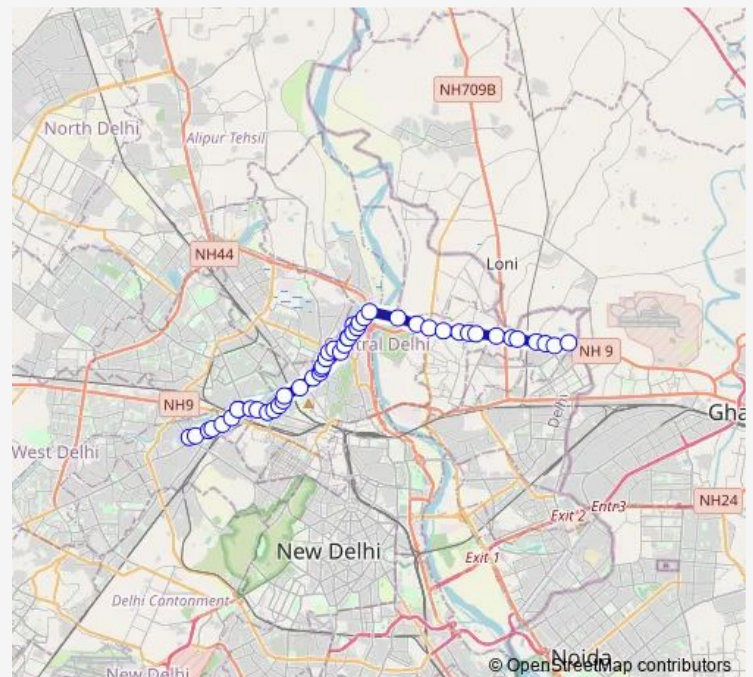

Thursday 03:00-20:50

Friday 03:00-20:50

Saturday 03:00-20:50

Sunday 03:00-20:50

Route info

Direction: Karampura Terminal

Stops: 47

Trip Duration: 1 hour 26 min