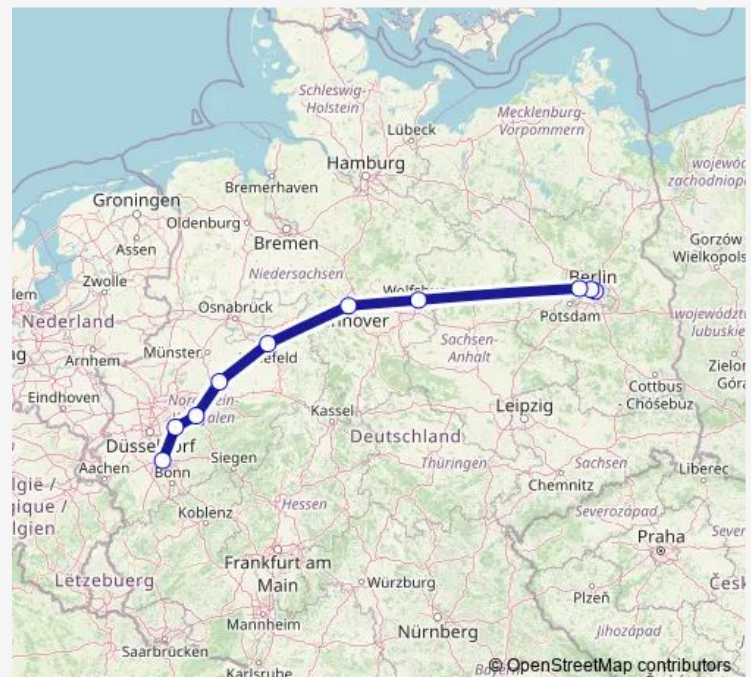

Rail ICE 1052

[Go to website](#)

Direction

Berlin Ostbahnhof — Köln Hbf

10 stops

[Open route schedule](#)

Berlin Ostbahnhof

Berlin Hbf (tief)

Berlin-Spandau

Wolfsburg Hbf

Hannover Hbf

Bielefeld Hbf

Hamm(Westf)

Hagen Hbf

Wuppertal Hbf

Köln Hbf

Route schedule

Berlin Ostbahnhof — Köln Hbf

Monday 09:49

Tuesday 09:49

Wednesday 09:22-09:49

Thursday 09:22

Friday 09:22

Saturday 09:22-09:49

Sunday 09:22-09:49

Route info

Direction: Berlin Ostbahnhof

Stops: 10

Trip Duration: 4 hour 47 min

ICE 1052

BusMaps

Direction