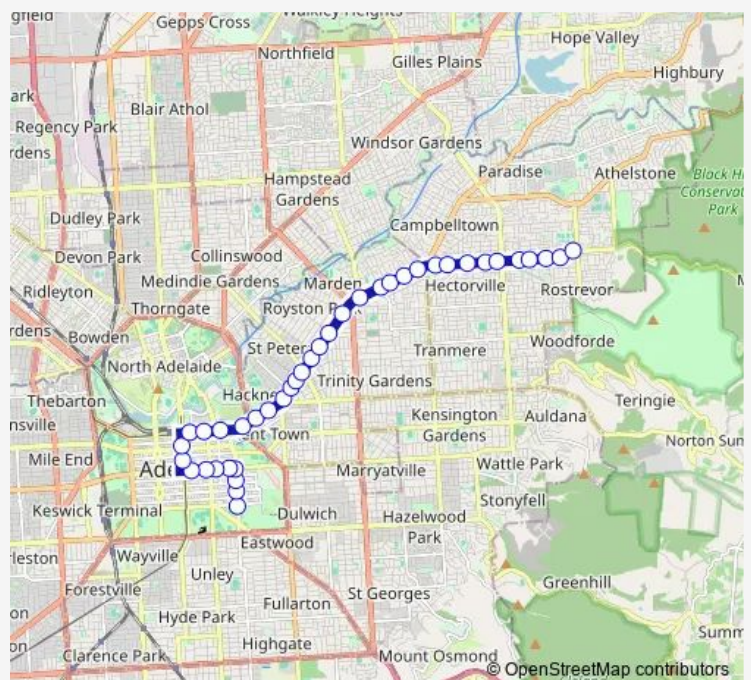

Stop S1 Hutt St - West side

Stop T1 Hutt St - West side

Stop R1 Wakefield St - South side

Stop S1 Wakefield St - South side

Stop T1 Wakefield St - South side

Stop U1 Wakefield St - South side

Stop V1 King William St - West side

Stop X1 King William St - West side

Stop F1 North Tce - North side

Stop G1 North Tce - North side

Stop I1 North Tce - North side

Stop 1 Botanic Rd - North West side

Stop 2 North Tce - North West side

Stop 3 North Tce - North side

Monday 08:25-14:44

Tuesday 08:25-14:44

Wednesday 08:25-14:44

Thursday 08:25-14:44

Friday 08:25-14:44

Saturday 08:32-21:32

Sunday 08:32-21:32

Route info

Direction: Stop O3 Hutt Rd - West side

Stops: 39

Trip Duration: 0 hour 42 min

178S — City to Newton

Stop 9 Payneham Rd - West side

Stop 10 Payneham Rd - West side

Stop 12 Payneham Rd - North West side

Stop 13 Payneham Rd - North side