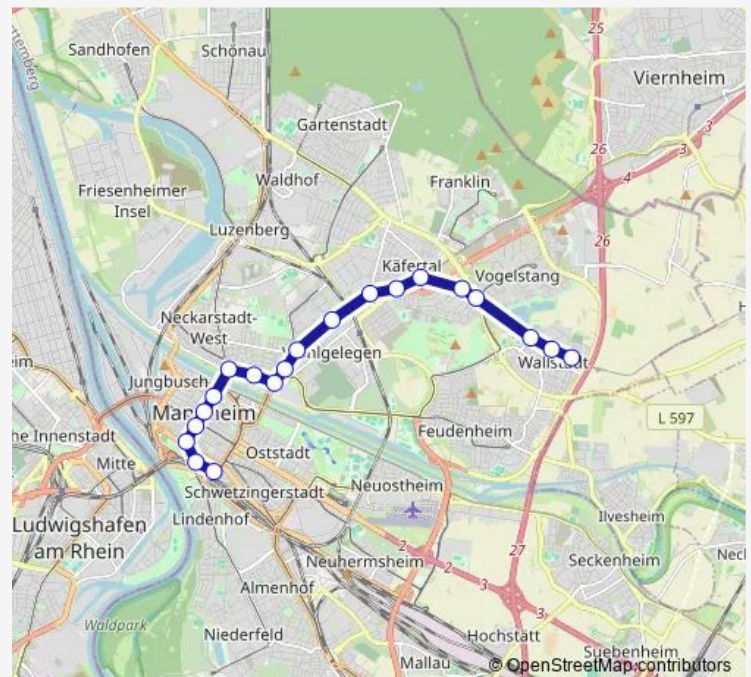

Mannheim, Universität

Mannheim, Hauptbahnhof

Route schedule

Wallstadt, Ost — Mannheim, Hauptbahnhof

Monday 06:28-19:08

Tuesday 06:28-19:08

Wednesday 06:28-19:08

Thursday 06:28-19:08

Friday 06:28-19:08

Saturday —

Sunday —

Route info

Direction: Wallstadt, Ost

Stops: 20

Trip Duration: 0 hour 32 min

■ RNV 15

BusMaps

Direction

Heddesheim, Bahnhof (Rnv) — Mannheim, Abendakademie

16 stops

[Open route schedule](#)

Heddesheim, Bahnhof (Rnv)

Wallstadt, Ost

Wallstadt, Bahnhof

Stops: 16

Trip Duration: 0 hour 29 min

Direction

Mannheim, Hauptbahnhof — Wallstadt, Ost

20 stops

[Open route schedule](#)

Mannheim, Hauptbahnhof

Mannheim, Universität