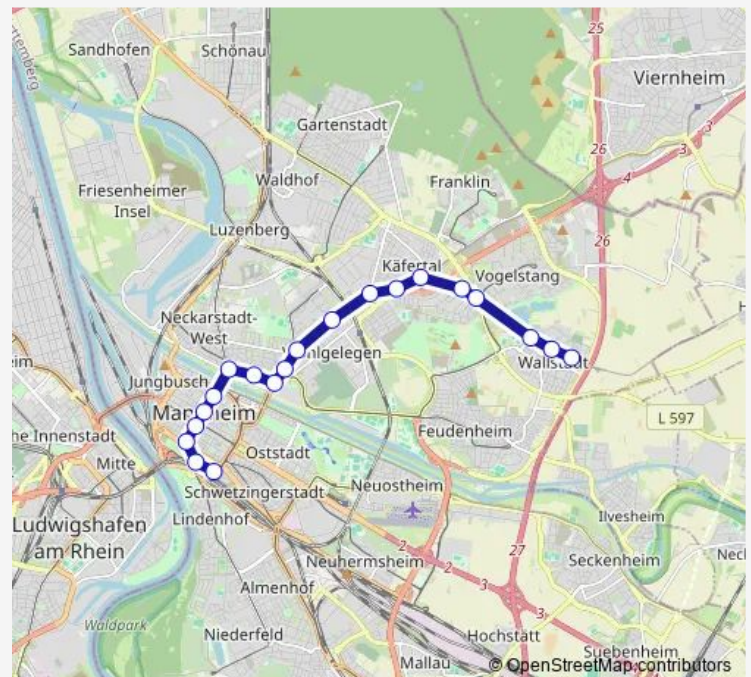

### Direction

Wallstadt, Ost — Mannheim, Hauptbahnhof

20 stops

[Open route schedule](#)

Wallstadt, Ost

Wallstadt, Bahnhof

Wallstadt, West

Vogelstang, West

### Route schedule

Wallstadt, Ost — Mannheim, Hauptbahnhof

Monday 06:28-19:08

Tuesday 06:28-19:08

Wednesday 06:28-19:08

Thursday 06:28-19:08

Friday 06:28-19:08

Saturday —

### Route info

Direction: Wallstadt, Ost

Stops: 20

Trip Duration: 0 hour 32 min

■ RNV 15

## Route info

Direction: Mannheim, Hauptbahnhof

Stops: 20

Trip Duration: 0 hour 32 min

RNV 15 Tram time schedules and route maps are available in an offline PDF at [busmaps.com](#). Use the [busmaps.com](#) website to see live bus times, train schedule or subway schedule, and step-by-step directions for all public transit in Mannheim