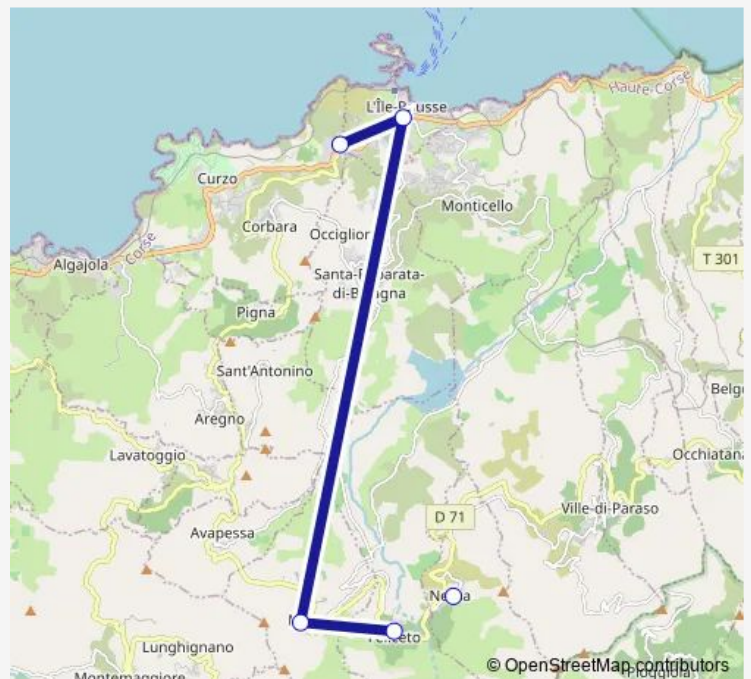

Bus Ligne 7 L7 - Ile Rousse-Nessa-Feliceto-Muro-Ile Rousse

[Go to website](#)

Direction

Nessa — Fogata / Leclerc

5 stops

[Open route schedule](#)

Nessa

Feliceto

Thursday —

Friday —

Saturday —

Sunday —

Route info

Direction: Nessa

Stops: 5

Trip Duration: 0 hour 47 min

Direction

ILE Rousse Gare Routiere/LES Allees — Nessa

2 stops

[Open route schedule](#)

ILE Rousse Gare Routiere/LES Allees

Nessa

Route schedule

ILE Rousse Gare Routiere/LES Allees — Nessa

Monday	—
Tuesday	07:57-12:00
Wednesday	—
Thursday	—
Friday	—
Saturday	—
Sunday	—

Route info

Direction: ILE Rousse Gare Routiere/LES Allees

Stops: 2

Trip Duration: 0 hour 29 min

Ligne 7 Bus time schedules and route maps are available in an offline PDF at busmaps.com. Use the busmaps.com website to see live bus times, train schedule or subway schedule, and step-by-step directions for all public transit in L'Ile-Rousse