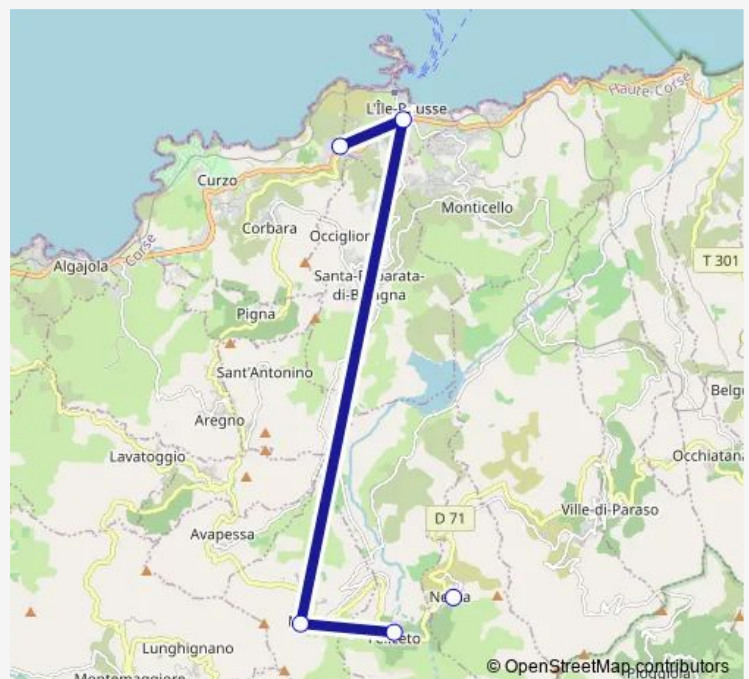

Bus LIGNE 7 L7 - Ile Rousse-Nessa-Feliceto-Muro-Ile Rousse

[Go to website](#)

Direction

Nessa — Fogata / Leclerc

5 stops

[Open route schedule](#)

Nessa

Feliceto

—

Sunday

—

Route info

Direction: Nessa

Stops: 5

Trip Duration: 0 hour 47 min

Direction

ILE Rousse Gare Routiere/LES Allees — Nessa

2 stops

[Open route schedule](#)

ILE Rousse Gare Routiere/LES Allees

Nessa

Route schedule

ILE Rousse Gare Routiere/LES Allees — Nessa

Monday	—
Tuesday	07:57-12:00
Wednesday	—
Thursday	—
Friday	—
Saturday	—
Sunday	—

Route info

Direction: ILE Rousse Gare Routiere/LES Allees

Stops: 2

Trip Duration: 0 hour 29 min

LIGNE 7 Bus time schedules and route maps are available in an offline PDF at busmaps.com. Use the busmaps.com website to see live bus times, train schedule or subway schedule, and step-by-step directions for all public transit in L'Ile-Rousse